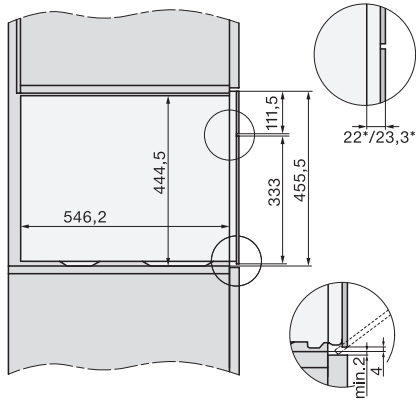

side view DG DGM, installation drawings