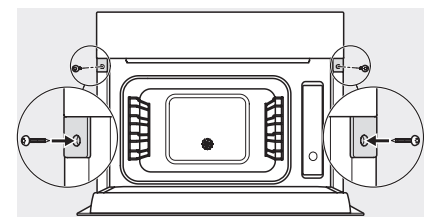

ESW7x10, EVS7010, DG7x4x, DGM7x4x installation drawings

DG7xxx, DGM7xxx, installation drawings

built-in DG DGM DGC XL build-under, installation drawing

Screw joint DG DGM, installation drawing

DGM 7440

Dampovn med mikrobølger og sous-vide-funktion
til sund madlavning og hurtig opvarmning med WiFiConn@ct.

DG DGM, installation drawing

side view DG DGM, installation drawings

installation DGM, installation drawing