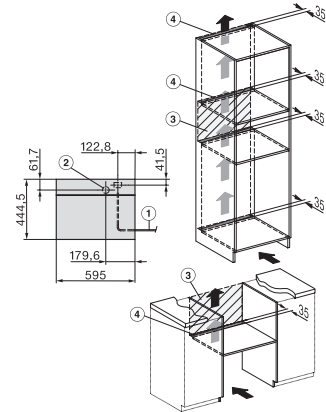

ESW7x20, DGC7x4xHCPro, DGC7x4xHCXPro installation drawings

ESW7x20, DG7xxx, DGM7xxx installation drawings

ESW7x20, DGM7x4x installation drawings

ESW7x10, DGC7x4xHCPro, DGC7x4xHCXPro, installation drawings

ESW7x10, EVS7010, DG7x4x, DGM7x4x installation drawings

DG7xxx, DGM7xxx, installation drawings

built-in DG DGM DGC XL build-under, installation drawing

Screw joint DG DGM, installation drawing

DGM 7440

Dampovn med mikrobølger og sous-vide-funktion
til sund madlavning og hurtig opvarmning med WiFiConn@ct.

DG DGM, installation drawing

side view DG DGM, installation drawings

installation DGM, installation drawing