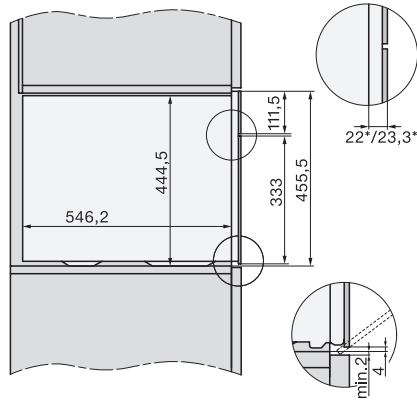

ESW7x20, DGC7x4xHCPro, DGC7x4xHCXPro installation drawings

ESW7x20, DG7xxx, DGM7xxx installation drawings

ESW7x20, DGM7x4x installation drawings

ESW7x10, DGC7x4xHCPro, DGC7x4xHCXPro, installation drawings

ESW7x10, EVS7010, DG7x4x, DGM7x4x installation drawings

DG7xxx, DGM7xxx, installation drawings

built-in DG DGM DGC XL build-under, installation drawing

Screw joint DG DGM, installation drawing

DGM 7440

Dampovn med mikrobølger og sous-vide-funktion
til sund madlavning og hurtig opvarmning med WiFiConn@ct.

DG DGM, installation drawing

side view DG DGM, installation drawings

installation DGM, installation drawing