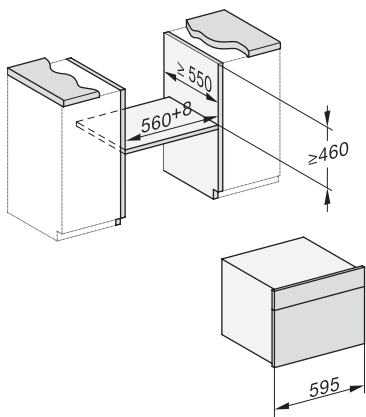

side view, DG, DGM, ESW7x20 installation drawings

Installation\_DG\_DGM\_DGC\_XL\_ESW7x10\_EVS7010, installation drawings

ESW7x10, EVS7010, DG7x4x, DGM7x4x installation drawings

DG7xxx, DGM7xxx, installation drawings

built-in DG DGM DGC XL build-under, installation drawing

Screw joint DG DGM, installation drawing

DG DGM, installation drawing

DG 7440

Dampovn til indbygning

til sund madlavning med automatikprogrammer, WiFiConn@ct og sous-vide-funktion.

side view DG DGM, installation drawings

Installation DG, installation drawing