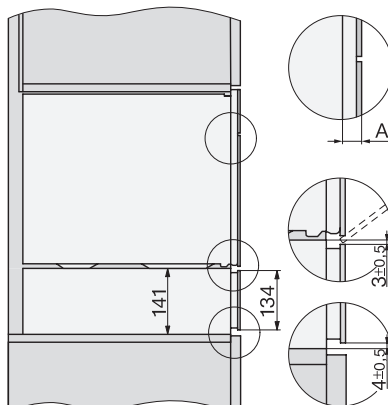

DG 7440

Dampovn til indbygning

til sund madlavning med automatikprogrammer, WiFiConn@ct og sous-vide-funktion.

H7000 handle, installation drawing

Installation DG, DGM, DGC XL, ESW7x20 installation drawings

side view, DG, DGM, ESW7x20 installation drawings

Installation\_DG\_DGM\_DGC\_XL\_ESW7x10\_EVS7010, installation drawings

ESW7x10, EVS7010, DG7x4x, DGM7x4x installation drawings

DG7xxx, DGM7xxx, installation drawings

side view DG DGM, installation drawings

Installation DG, installation drawing