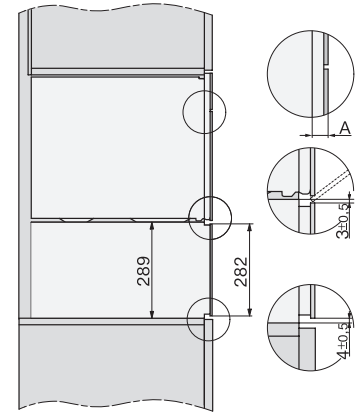

DG 7440

Dampovn til indbygning

til sund madlavning med automatikprogrammer, WiFiConn@ct og sous-vide-funktion.

H7000 handle, installation drawing

Installation DG, DGM, DGC XL, ESW7x20 installation drawings

side view, DG, DGM, ESW7x20 installation drawings

Installation\_DG\_DGM\_DGC\_XL\_ESW7x10\_EVS7010, installation drawings

ESW7x10, EVS7010, DG7x4x, DGM7x4x installation drawings

DG7xxx, DGM7xxx, installation drawings

side view DG DGM, installation drawings

Installation DG, installation drawing