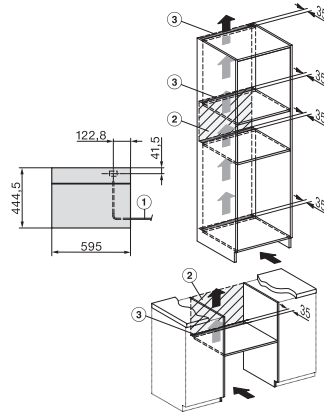

side view, DG, DGM, ESW7x20 installation drawings

Installation_DG_DGM_DGC_XL_ESW7x10_EVS7010, installation drawings

ESW7x10, EVS7010, DG7x4x, DGM7x4x installation drawings

DG7xxx, DGM7xxx, installation drawings

built-in DG DGM DGC XL build-under, installation drawing

Screw joint DG DGM, installation drawing

DG DGM, installation drawing

DG 7440

Dampovn til indbygning

til sund madlavning med automatikprogrammer, WiFiConn@ct og sous-vide-funktion.

side view DG DGM, installation drawings

Installation DG, installation drawing