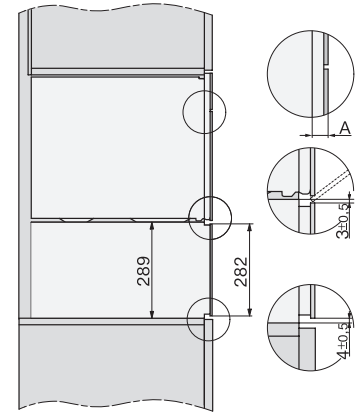

DG 7440

Dampovn til indbygning

til sund madlavning med automatikprogrammer, WiFiConn@ct og sous-vide-funktion.

H7000 handle, glass, installation drawings

Installation DG, DGM, DGC XL, ESW7x20 installation drawings

side view, DG, DGM, ESW7x20 installation drawings

Installation_DG_DGM_DGC_XL_ESW7x10_EVS7010, installation drawings

ESW7x10, EVS7010, DG7x4x, DGM7x4x installation drawings

DG7xxx, DGM7xxx, installation drawings

side view DG DGM, installation drawings

Installation DG, installation drawing