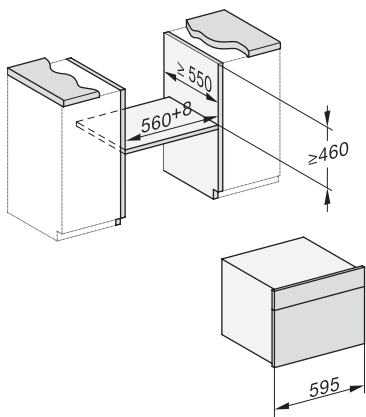

side view, DG, DGM, ESW7x20 installation drawings

Installation_DG_DGM_DGC_XL_ESW7x10_EVS7010, installation drawings

ESW7x10, EVS7010, DG7x4x, DGM7x4x installation drawings

DG7xxx, DGM7xxx, installation drawings

built-in DG DGM DGC XL build-under, installation drawing

Screw joint DG DGM, installation drawing

DG DGM, installation drawing

DG 7440

Dampovn til indbygning

til sund madlavning med automatikprogrammer, WiFiConn@ct og sous-vide-funktion.

side view DG DGM, installation drawings

Installation DG, installation drawing