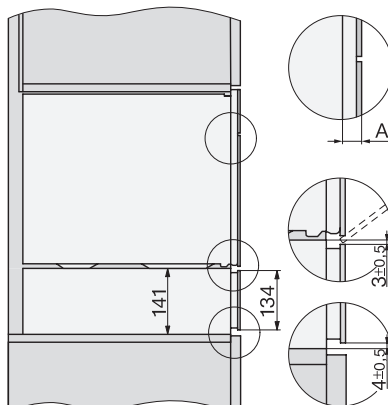

DG 7440

Dampovn til indbygning

til sund madlavning med automatikprogrammer, WiFiConn@ct og sous-vide-funktion.

H7000 handle, glass, installation drawings

Installation DG, DGM, DGC XL, ESW7x20 installation drawings

side view, DG, DGM, ESW7x20 installation drawings

Installation_DG_DGM_DGC_XL_ESW7x10_EVS7010, installation drawings

ESW7x10, EVS7010, DG7x4x, DGM7x4x installation drawings

DG7xxx, DGM7xxx, installation drawings

side view DG DGM, installation drawings

Installation DG, installation drawing