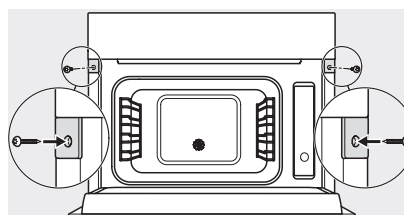

DG 7440

Dampovn til indbygning

til sund madlavning med automatikprogrammer, WiFiConn@ct og sous-vide-funktion.

H7000 handle, glass, installation drawings

Installation DG, DGM, DGC XL, ESW7x20 installation drawings

side view, DG, DGM, ESW7x20 installation drawings

Installation_DG_DGM_DGC_XL_ESW7x10_EVS7010, installation drawings

ESW7x10, EVS7010, DG7x4x, DGM7x4x installation drawings

DG7xxx, DGM7xxx, installation drawings

built-in DG DGM DGC XL build-under, installation drawing

Screw joint DG DGM, installation drawing

DG DGM, installation drawing

DG 7440

Dampovn til indbygning

til sund madlavning med automatikprogrammer, WiFiConn@ct og sous-vide-funktion.

side view DG DGM, installation drawings

Installation DG, installation drawing