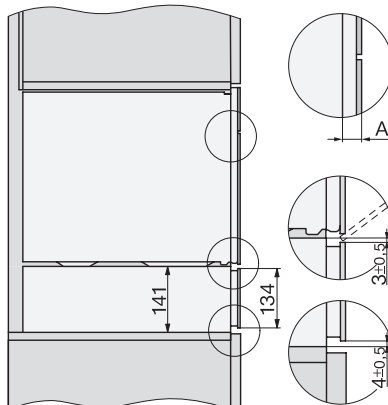

DG 7440

Dampovn til indbygning

til sund madlavning med automatikprogrammer, WiFiConn@ct og sous-vide-funktion.

H7000 handle, glass, installation drawings

Installation DG, DGM, DGC XL, ESW7x20 installation drawings

side view, DG, DGM, ESW7x20 installation drawings

Installation_DG_DGM_DGC_XL_ESW7x10_EVS7010, installation drawings

ESW7x10, EVS7010, DG7x4x, DGM7x4x installation drawings

DG7xxx, DGM7xxx, installation drawings

side view DG DGM, installation drawings

Installation DG, installation drawing