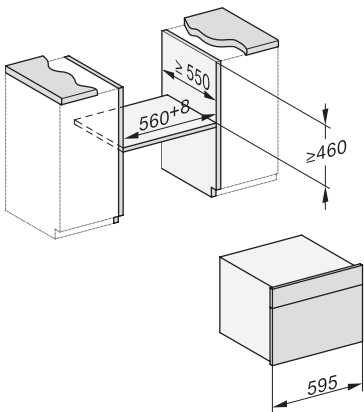

side view, DG, DGM, ESW7x20 installation drawings

Installation_DG_DGM_DGC_XL_ESW7x10_EVS7010, installation drawings

ESW7x10, EVS7010, DG7x4x, DGM7x4x installation drawings

DG7xxx, DGM7xxx, installation drawings

built-in DG DGM DGC XL build-under, installation drawing

Screw joint DG DGM, installation drawing

DG DGM, installation drawing

DG 7440

Dampovn til indbygning

til sund madlavning med automatikprogrammer, WiFiConn@ct og sous-vide-funktion.

side view DG DGM, installation drawings

Installation DG, installation drawing