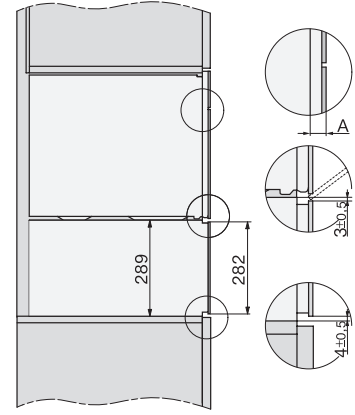

DG 7440

Dampovn til indbygning

til sund madlavning med automatikprogrammer, WiFiConn@ct og sous-vide-funktion.

H7000 handle, glass, installation drawings

Installation DG, DGM, DGC XL, ESW7x20 installation drawings

side view, DG, DGM, ESW7x20 installation drawings

Installation_DG_DGM_DGC_XL_ESW7x10_EVS7010, installation drawings

ESW7x10, EVS7010, DG7x4x, DGM7x4x installation drawings

DG7xxx, DGM7xxx, installation drawings

side view DG DGM, installation drawings

Installation DG, installation drawing