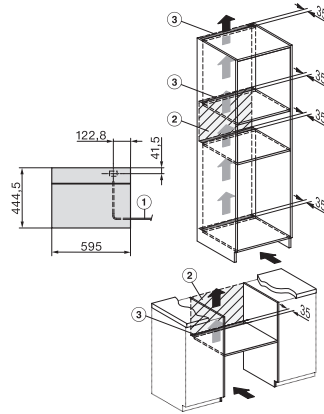

side view, DG, DGM, ESW7x20 installation drawings

Installation\_DG\_DGM\_DGC\_XL\_ESW7x10\_EVS7010, installation drawings

ESW7x10, EVS7010, DG7x4x, DGM7x4x installation drawings

DG7xxx, DGM7xxx, installation drawings

built-in DG DGM DGC XL build-under, installation drawing

Screw joint DG DGM, installation drawing

DG DGM, installation drawing

DG 7440

Dampovn til indbygning

til sund madlavning med automatikprogrammer, WiFiConn@ct og sous-vide-funktion.

side view DG DGM, installation drawings

Installation DG, installation drawing