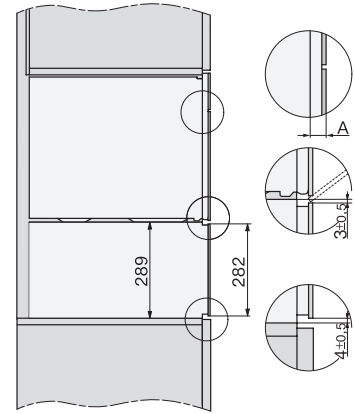

DG 7240

Dampovn til indbygning

til sund madlavning med automatikprogrammer og WiFiConn@ct.

H7000 handle, installation drawing

Installation DG, DGM, DGC XL, ESW7x20 installation drawings

side view, DG, DGM, ESW7x20 installation drawings

Installation_DG_DGM_DGC_XL_ESW7x10_EVS7010, installation drawings

ESW7x10, EVS7010, DG7x4x, DGM7x4x installation drawings

DG7xxx, DGM7xxx, installation drawings

built-in DG DGM DGC XL build-under, installation drawing