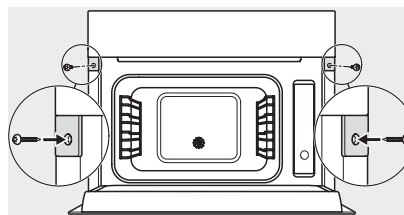

DG 7240

Dampovn til indbygning

til sund madlavning med automatikprogrammer og WiFiConn@ct.

H7000 handle, installation drawing

Installation DG, DGM, DGC XL, ESW7x20 installation drawings

side view, DG, DGM, ESW7x20 installation drawings

Installation_DG_DGM_DGC_XL_ESW7x10_EVS7010, installation drawings

ESW7x10, EVS7010, DG7x4x, DGM7x4x installation drawings

DG7xxx, DGM7xxx, installation drawings

built-in DG DGM DGC XL build-under, installation drawing

Screw joint DG DGM, installation drawing

DG DGM, installation drawing

DG 7240

Dampovn til indbygning

til sund madlavning med automatikprogrammer og WiFiConn@ct.

side view DG DGM, installation drawings

Installation DG, installation drawing