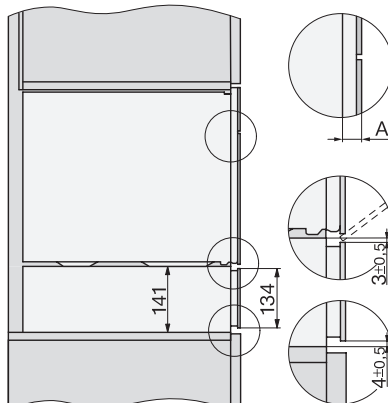

DG 7240

Dampovn til indbygning

til sund madlavning med automatikprogrammer og WiFiConn@ct.

H7000 handle, installation drawing

Installation DG, DGM, DGC XL, ESW7x20 installation drawings

side view, DG, DGM, ESW7x20 installation drawings

Installation_DG_DGM_DGC_XL_ESW7x10_EVS7010, installation drawings

ESW7x10, EVS7010, DG7x4x, DGM7x4x installation drawings

DG7xxx, DGM7xxx, installation drawings

built-in DG DGM DGC XL build-under, installation drawing