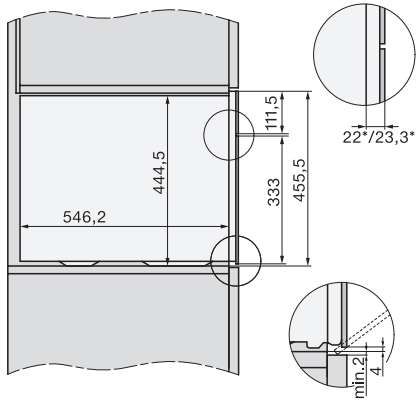

Installation_DG_DGM_DGC_XL_ESW7x10_EVS7010, installation drawings

ESW7x10, EVS7010, DG7x4x, DGM7x4x installation drawings

DG7xxx, DGM7xxx, installation drawings

built-in DG DGM DGC XL build-under, installation drawing

Screw joint DG DGM, installation drawing

DG DGM, installation drawing

DG 7240

Dampovn til indbygning

til sund madlavning med automatikprogrammer og WiFiConn@ct.

side view DG DGM, installation drawings

Installation DG, installation drawing