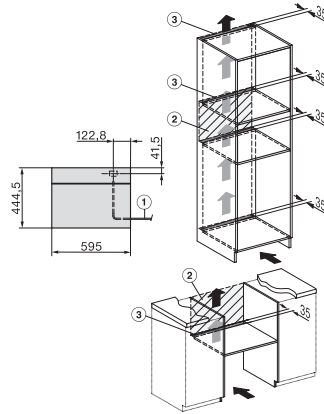

Installation_DG_DGM_DGC_XL_ESW7x10_EVS7010, installation drawings

ESW7x10, EVS7010, DG7x4x, DGM7x4x installation drawings

DG7xxx, DGM7xxx, installation drawings

built-in DG DGM DGC XL build-under, installation drawing

Screw joint DG DGM, installation drawing

DG DGM, installation drawing

DG 7240

Dampovn til indbygning

til sund madlavning med automatikprogrammer og WiFiConn@ct.

side view DG DGM, installation drawings

Installation DG, installation drawing