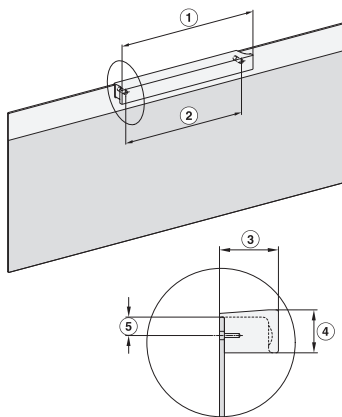

H 7890 BP
 90 cm bred ovn
 i perfekt kombinerbart design med stegetermometer og BrillantLight.

built-in H7000 90, installation drawing

built-in H7000 90 build-under, installation drawing

installation H7000 90, installation drawing

H7890BP, installation drawings

side view H7000 90, installation drawing

side view H7000 90 build-under, installation drawings