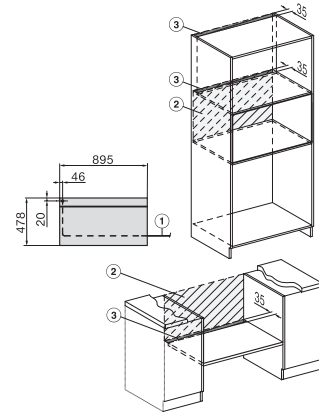

H 7890 BP
 90 cm bred ovn
 i perfekt kombinerbart design med stegetermometer og BrillantLight.

built-in H7000 90, installation drawing

built-in H7000 90 build-under, installation drawing

installation H7000 90, installation drawing

H7890BP, installation drawings

side view H7000 90, installation drawing

side view H7000 90 build-under, installation drawings