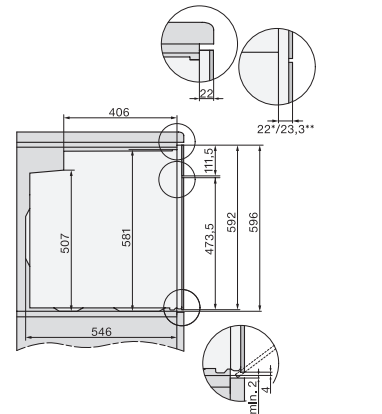

H 7860 BPX

Grebsfri ovn

i perfekt kombinerbart design med stegetermometer og BrillantLight.

installation H7000 XL, installation drawing

side view H7000 XL, installation drawings

built-in H7000 XL, installation drawing

H226x-1B/BP/E/EP/I/IP, H2x6xB/BP, H7x6xB/BP/BPX, installation drawings

H226x-1B/BP/E/EP/I/IP, H2760B/BP, H28x0B/BP, H7x40BM/BMX, H7x6xB/BP/BPX, installation drawings

side view H7000 XL build-under, installation drawing