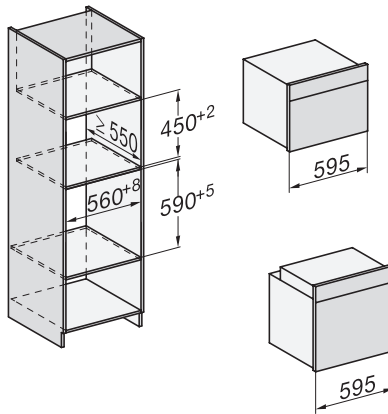

H 7860 BPX

Grebsfri ovn

i perfekt kombinerbart design med stegetermometer og BrillantLight.

installation H7000 XL, installation drawing

side view H7000 XL, installation drawings

built-in H7000 XL, installation drawing

H226x-1B/BP/E/EP/I/IP, H2x6xB/BP, H7x6xB/BP/BPX, installation drawings

H226x-1B/BP/E/EP/I/IP, H2760B/BP, H28x0B/BP, H7x40BM/BMX, H7x6xB/BP/BPX, installation drawings

side view H7000 XL build-under, installation drawing