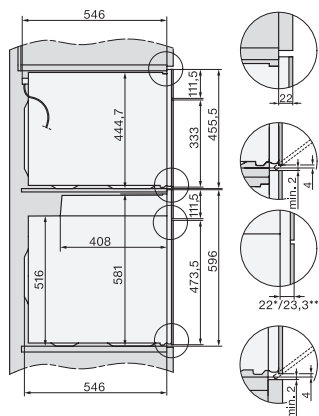

H 7860 BPX

Grebsfri ovn

i perfekt kombinerbart design med stegetermometer og BrillantLight.

installation H7000 XL, installation drawing

side view H7000 XL, installation drawings

built-in H7000 XL, installation drawing

H226x-1B/BP/E/EP/I/IP, H2x6xB/BP, H7x6xB/BP/BPX, installation drawings

H226x-1B/BP/E/EP/I/IP, H2760B/BP, H28x0B/BP, H7x40BM/BMX, H7x6xB/BP/BPX, installation drawings

side view H7000 XL build-under, installation drawing

H2xxx-1 B/BP/E/I/IP, H7xxx B/BP/BM/BMX, installation drawings

H2xxx-1 B/BP/E/I/IP, H7xxx B/BP/BM/BMX, installation drawings