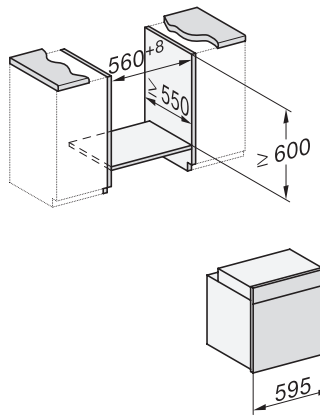

### Ovn

i perfekt kombinerbart design med stegetermometer og BrillantLight.

installation H7000 XL, installation drawing

side view H7000 XL, installation drawings

built-in H7000 XL, installation drawing

Installation H7000 XL underframe, installation drawings

H2x6x-1B/BP/E/EP//IP, H2850BP, H7x6xB/BP/BPX, H2x6xB, installation drawings

H7000 handle, glass, installation drawings

Installation H7000 BM XL, installation drawings

side view H7000 XL build-under, installation drawing