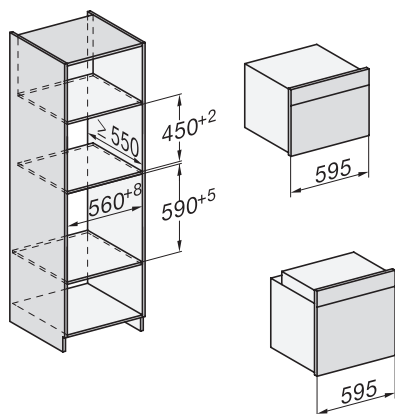

### Ovn

i perfekt kombinerbart design med stegetermometer og BrillantLight.

installation H7000 XL, installation drawing

side view H7000 XL, installation drawings

built-in H7000 XL, installation drawing

Installation H7000 XL underframe, installation drawings

H2x6x-1B/BP/E/EP//IP, H2850BP, H7x6xB/BP/BPX, H2x6xB, installation drawings

H7000 handle, glass, installation drawings

Installation H7000 BM XL, installation drawings

side view H7000 XL build-under, installation drawing