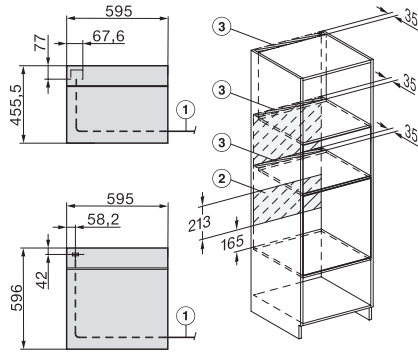

H2x6x-1B/BP/E/EP/I/IP, H2850BP, H7x6xB/BP/BPX, H2x6xB, installation drawings

DG7x40, DGC7x4x, DGC7x6x, DG7635, DGM7x4x, DO7, H2860B/BP, H7240BM, H7x40BM, H7x4xB/BP, H7x6xB/BP, installation drawings

H226x-1B/BP/E/EP/I/IP, H2760B/BP, H28x0B/BP, H7x40BM/BMX, H7x6xB/BP/BPX, installation drawings

side view H7000 XL build-under, installation drawing

H2xxx-1 B/BP/E/I/IP, H7xxx B/BP/BM/BMX, installation drawings

H 7860 BP

Ovn

i perfekt kombinerbart design med stegetermometer og BrillantLight.

H2xxx-1 B/BP/E/I/IP, H7xxx B/BP/BM/BMX, installation drawings