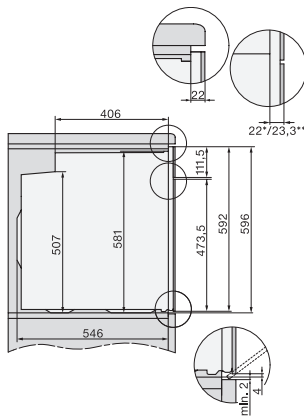

### Ovn

i perfekt kombinerbart design med stegetermometer og BrillantLight.

installation H7000 XL, installation drawing

side view H7000 XL, installation drawings

built-in H7000 XL, installation drawing

H226x-1B/BP/E/EP/I/IP, H2x6xB/BP, H7x6xB/BP/BPX, H2x6xB, installation drawings

H2x6x-1B/BP/E/EP/I/IP, H2850BP, H7x6xB/BP/BPX, H2x6xB, installation drawings

DG7x40, DGC7x4x, DGC7x6x, DG7635, DGM7x4x, DO7, H2860B/BP, H7240BM, H7x40BM, H7x4xB/BP, H7x6xB/BP, installation drawings

H226x-1B/BP/E/EP/I/IP, H2760B/BP, H28x0B/BP, H7x40BM/BMX, H7x6xB/BP/BPX, installation drawings