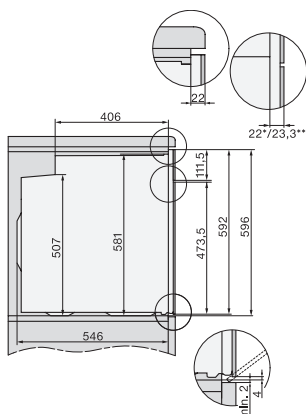

### Ovn

i perfekt kombinerbart design med stegetermometer og BrillantLight.

installation H7000 XL, installation drawing

side view H7000 XL, installation drawings

built-in H7000 XL, installation drawing

Installation H7000 XL underframe, installation drawings

H2x6x-1B/BP/E/EP//IP, H2850BP, H7x6xB/BP/BPX, H2x6xB, installation drawings

H7000 handle, glass, installation drawings

Installation H7000 BM XL, installation drawings

side view H7000 XL build-under, installation drawing