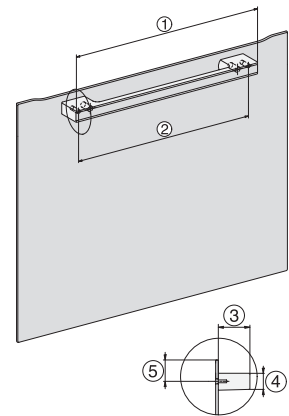

### Ovn

i perfekt kombinerbart design med stegetermometer og BrillantLight.

installation H7000 XL, installation drawing

side view H7000 XL, installation drawings

built-in H7000 XL, installation drawing

Installation H7000 XL underframe, installation drawings

H2x6x-1B/BP/E/EP//IP, H2850BP, H7x6xB/BP/BPX, H2x6xB, installation drawings

H7000 handle, glass, installation drawings

Installation H7000 BM XL, installation drawings

side view H7000 XL build-under, installation drawing