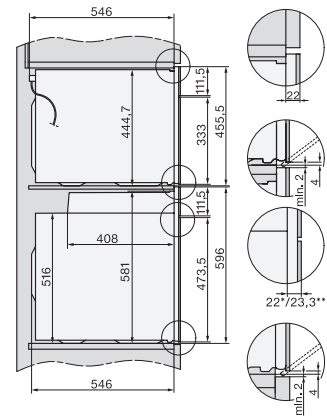

### Ovn

i perfekt kombinerbart design med stegetermometer og BrillantLight.

installation H7000 XL, installation drawing

side view H7000 XL, installation drawings

built-in H7000 XL, installation drawing

H226x-1B/BP/E/EP/I/IP, H2x6xB/BP, H7x6xB/BP/BPX, H2x6xB, installation drawings

H2x6x-1B/BP/E/EP/I/IP, H2850BP, H7x6xB/BP/BPX, H2x6xB, installation drawings

DG7x40, DGC7x4x, DGC7x6x, DG7635, DGM7x4x, DO7, H2860B/BP, H7240BM, H7x40BM, H7x4xB/BP, H7x6xB/BP, installation drawings

H226x-1B/BP/E/EP/I/IP, H2760B/BP, H28x0B/BP, H7x40BM/BMX, H7x6xB/BP/BPX, installation drawings

side view H7000 XL build-under, installation drawing

H2xxx-1 B/BP/E/I/IP, H7xxx B/BP/BM/BMX, installation drawings

H 7860 BP

Ovn

i perfekt kombinerbart design med stegetermometer og BrillantLight.

H2xxx-1 B/BP/E/I/IP, H7xxx B/BP/BM/BMX, installation drawings