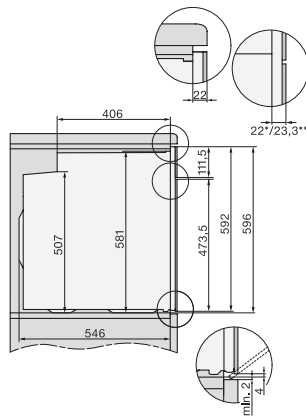

### Ovn

i perfekt kombinerbart design med stegetermometer og BrillantLight.

installation H7000 XL, installation drawing

side view H7000 XL, installation drawings

built-in H7000 XL, installation drawing

H226x-1B/BP/E/EP/I/IP, H2x6xB/BP, H7x6xB/BP/BPX, installation drawings

H2x6x-1B/BP/E/EP/I/IP, H2850BP, H7x6xB/BP/BPX, H2x6xB, installation drawings

DG7x40, DGC7x4x, DGC7x6x, DG7635, DGM7x4x, DO7, H2860B/BP, H7240BM, H7x40BM, H7x4xB/BP, H7x6xB/BP, installation drawings

H226x-1B/BP/E/EP/I/IP, H2760B/BP, H28x0B/BP, H7x40BM/BMX, H7x6xB/BP/BPX, installation drawings