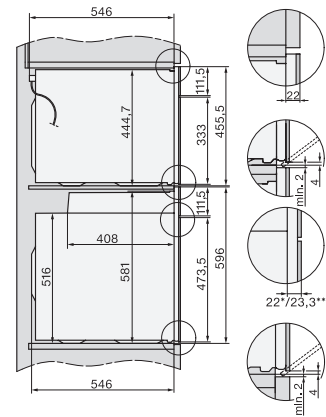

### Ovn

i perfekt kombinerbart design med stegetermometer og BrillantLight

installation H7000 XL, installation drawing

side view H7000 XL, installation drawings

built-in H7000 XL, installation drawing

H226x-1B/BP/E/EP/I/IP, H2x6xB/BP, H7x6xB/BP/BPX, H2x6xB, installation drawings

H2x6x-1B/BP/E/EP/I/IP, H2850BP, H7x6xB/BP/BPX, H2x6xB, installation drawings

DG7x40, DGC7x4x, DGC7x6x, DG7635, DGM7x4x, DO7, H2860B/BP, H7240BM, H7x40BM, H7x4xB/BP, H7x6xB/BP, installation drawings

H226x-1B/BP/E/EP/I/IP, H2760B/BP, H28x0B/BP, H7x40BM/BMX, H7x6xB/BP/BPX, installation drawings

side view H7000 XL build-under, installation drawing

H2xxx-1 B/BP/E/I/IP, H7xxx B/BP/BM/BMX, installation drawings

H 7660 BP

Ovn

i perfekt kombinerbart design med stegetermometer og BrillantLight

H2xxx-1 B/BP/E/I/IP, H7xxx B/BP/BM/BMX, installation drawings