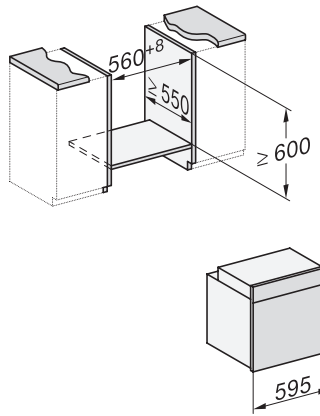

H 7660 BP

Ovn

i perfekt kombinerbart design med stegetermometer og BrillantLight

installation H7000 XL, installation drawing

side view H7000 XL, installation drawings

built-in H7000 XL, installation drawing