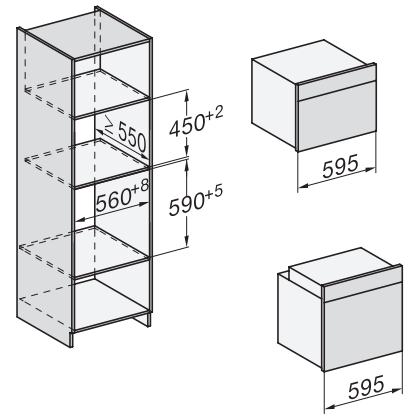

H 7464 BPX

Grebsfri ovn

i perfekt kombinerbart design med stegetermometer og LED-belysning.

installation H7000 XL, installation drawing

side view H7000 XL, installation drawings

built-in H7000 XL, installation drawing

H226x-1B/BP/E/EP/I/IP, H2x6xB/BP, H7x6xB/BP/BPX, H2x6xB, installation drawings

H226x-1B/BP/E/EP/I/IP, H2760B/BP, H28x0B/BP, H7x40BM/BMX, H7x6xB/BP/BPX, installation drawings

side view H7000 XL build-under, installation drawing