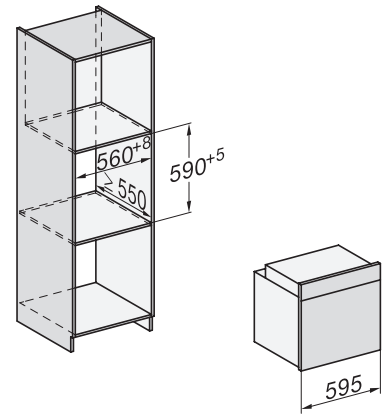

H 7464 BPX

Grebsfri ovn

i perfekt kombinerbart design med stegetermometer og LED-belysning.

installation H7000 XL, installation drawing

side view H7000 XL, installation drawings

built-in H7000 XL, installation drawing

H226x-1B/BP/E/EP/I/IP, H2x6xB/BP, H7x6xB/BP/BPX, H2x6xB, installation drawings

H226x-1B/BP/E/EP/I/IP, H2760B/BP, H28x0B/BP, H7x40BM/BMX, H7x6xB/BP/BPX, installation drawings

side view H7000 XL build-under, installation drawing