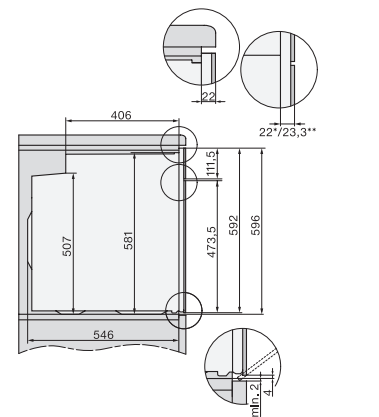

H 7464 BPX

Grebsfri ovn

i perfekt kombinerbart design med stegetermometer og LED-belysning.

installation H7000 XL, installation drawing

side view H7000 XL, installation drawings

built-in H7000 XL, installation drawing

Installation H7000 XL underframe, installation drawings

Installation H7000 BM XL, installation drawings

side view H7000 XL build-under, installation drawing

side view Kombi BM XL, installation drawings

Installation Kombi BM XL, installation drawings