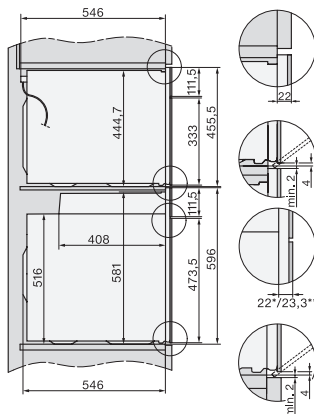

H 7464 BPX

Grebsfri ovn

i perfekt kombinerbart design med stegetermometer og LED-belysning.

installation H7000 XL, installation drawing

side view H7000 XL, installation drawings

built-in H7000 XL, installation drawing

H226x-1B/BP/E/EP/I/IP, H2x6xB/BP, H7x6xB/BP/BPX, H2x6xB, installation drawings

H226x-1B/BP/E/EP/I/IP, H2760B/BP, H28x0B/BP, H7x40BM/BMX, H7x6xB/BP/BPX, installation drawings

side view H7000 XL build-under, installation drawing

H2xxx-1 B/BP/E/I/IP, H7xxx B/BP/BM/BMX, installation drawings

H2xxx-1 B/BP/E/I/IP, H7xxx B/BP/BM/BMX, installation drawings