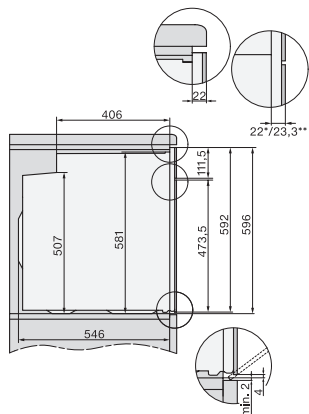

H 7464 BPX

Grebsfri ovn

i perfekt kombinerbart design med stegetermometer og LED-belysning.

installation H7000 XL, installation drawing

side view H7000 XL, installation drawings

built-in H7000 XL, installation drawing

H226x-1B/BP/E/EP/I/IP, H2x6xB/BP, H7x6xB/BP/BPX, H2x6xB, installation drawings

H226x-1B/BP/E/EP/I/IP, H2760B/BP, H28x0B/BP, H7x40BM/BMX, H7x6xB/BP/BPX, installation drawings

side view H7000 XL build-under, installation drawing

H2xxx-1 B/BP/E/I/IP, H7xxx B/BP/BM/BMX, installation drawings

H2xxx-1 B/BP/E/I/IP, H7xxx B/BP/BM/BMX, installation drawings