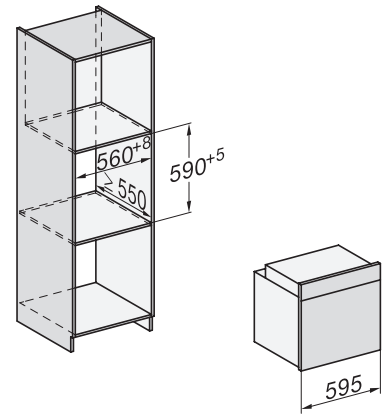

## H 7464 BPX

Grebsfri ovn

i perfekt kombinerbart design med stegetermometer og LED-belysning.

installation H7000 XL, installation drawing

side view H7000 XL, installation drawings

built-in H7000 XL, installation drawing