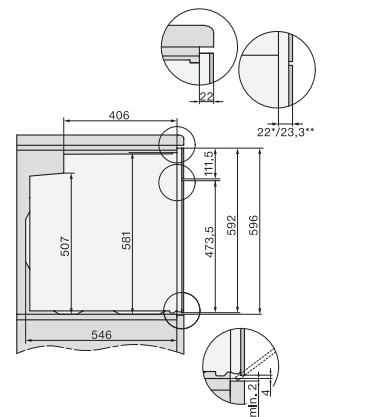

### Grebsfri ovn

i perfekt kombinerbart design med stegetermometer og LED-belysning.

installation H7000 XL, installation drawing

side view H7000 XL, installation drawings

built-in H7000 XL, installation drawing

Installation H7000 XL underframe, installation drawings

Installation H7000 BM XL, installation drawings

side view H7000 XL build-under, installation drawing

side view Kombi BM XL, installation drawings

Installation Kombi BM XL, installation drawings