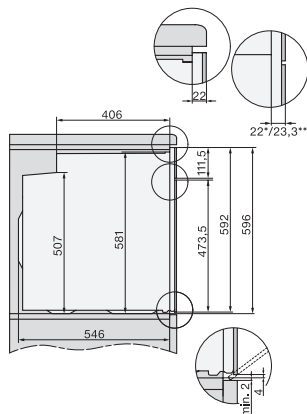

## H 7464 BPX

Grebsfri ovn

i perfekt kombinerbart design med stegetermometer og LED-belysning.

installation H7000 XL, installation drawing

side view H7000 XL, installation drawings

built-in H7000 XL, installation drawing

H226x-1B/BP/E/EP/I/IP, H2x6xB/BP, H7x6xB/BP/BPX, H2x6xB, installation drawings

H2x6x-1B/BP/E/EP/I/IP, H2850BP, H7x6xB/BP/BPX, H2x6xB, installation drawings

H226x-1B/BP/E/EP/I/IP, H2760B/BP, H28x0B/BP, H7x40BM/BMX, H7x6xB/BP/BPX, installation drawings

side view H7000 XL build-under, installation drawing

H2xxx-1 B/BP/E/I/IP, H7xxx B/BP/BM/BMX, installation drawings

H2xxx-1 B/BP/E/I/IP, H7xxx B/BP/BM/BMX, installation drawings