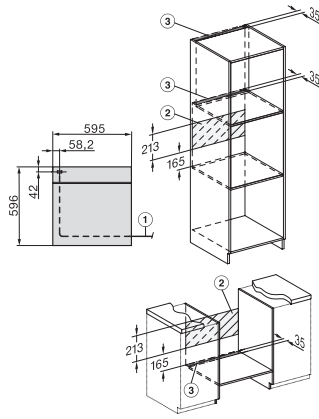

## H 7464 BPX

Grebsfri ovn

i perfekt kombinerbart design med stegetermometer og LED-belysning.

installation H7000 XL, installation drawing

side view H7000 XL, installation drawings

built-in H7000 XL, installation drawing