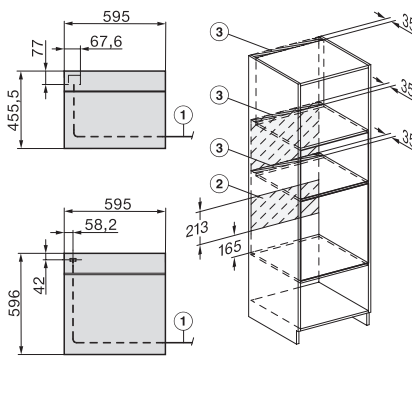

### Grebsfri ovn

i perfekt kombinerbart design med stegetermometer og LED-belysning.

installation H7000 XL, installation drawing

side view H7000 XL, installation drawings

built-in H7000 XL, installation drawing

Installation H7000 XL underframe, installation drawings

Installation H7000 BM XL, installation drawings

side view H7000 XL build-under, installation drawing

side view Kombi BM XL, installation drawings

Installation Kombi BM XL, installation drawings