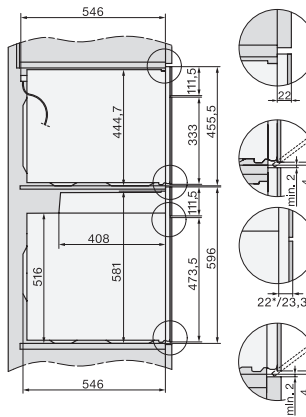

### Ovn

i kombinerbart design med tekstdisplay, tilslutning til netværk og pyrolyse.

installation H7000 XL, installation drawing

side view H7000 XL, installation drawings

built-in H7000 XL, installation drawing

H226x-1B/BP/E/EP/IP, H2x6xB/BP, H7x6xB/BP/BPX, installation drawings

H2x6xB/BP/E/EP/IP, H2850BP, H7x6xB/BP/BPX, H2x6xB, installation drawings

DG2840, DG7x40, DGC7x4x, DG7x6x, DGC7x6x, DGD7635, DGM7x4x, DO7, H28B/BP, H7x4xB/BM/BP, H7x6xB/BP, installation drawing

H226x-1B/BP/E/EP/IP, H2760B/BP, H28x0B/BP, H7x40BM/BMX, H7x6xB/BP/BPX, installation drawings

H2xxx-1 B/BP/E/IP, H7xxx B/BP/BM/BMX, installation drawings

H2xxx-1 B/BP/E/IP, H7xxx B/BP/BM/BMX, installation drawings