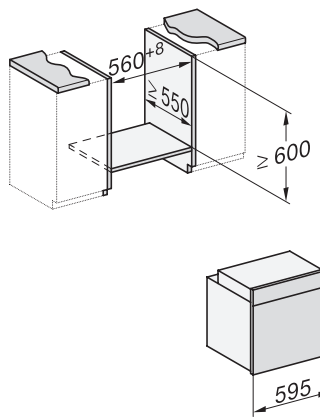

H 7264 BP

Ovn

i kombinerbart design med tekstdisplay, tilslutning til netværk og pyrolyse.

installation H7000 XL, installation drawing

side view H7000 XL, installation drawings

built-in H7000 XL, installation drawing

Installation H7000 XL underframe, installation drawings

H2x6x-1B/BP/E/EP/IP, H2850BP, H7x6xB/BP/BPX, H2x6xB, installation drawings

H7000 handle, glass, installation drawings

Installation H7000 BM XL, installation drawings