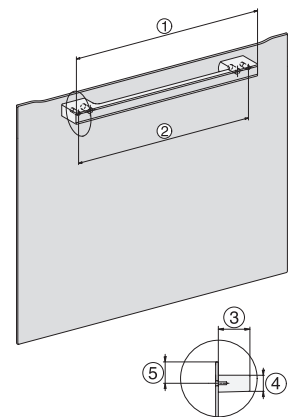

H 7264 BP

Ovn

i kombinerbart design med tekstdisplay, tilslutning til netværk og pyrolyse.

installation H7000 XL, installation drawing

side view H7000 XL, installation drawings

built-in H7000 XL, installation drawing

Installation H7000 XL underframe, installation drawings

H2x6x-1B/BP/E/EP/IP, H2850BP, H7x6xB/BP/BPX, H2x6xB, installation drawings

H7000 handle, glass, installation drawings

Installation H7000 BM XL, installation drawings