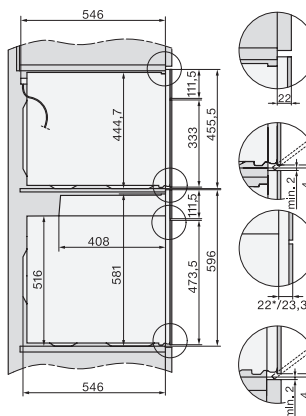

H 7264 BP

Ovn

i kombinerbart design med tekstdisplay, tilslutning til netværk og pyrolyse.

installation H7000 XL, installation drawing

side view H7000 XL, installation drawings

built-in H7000 XL, installation drawing

Installation H7000 XL underframe, installation drawings

H2x6x-1B/BP/E/EP/IP, H2850BP, H7x6xB/BP/BPX, H2x6xB, installation drawings

H7000 handle, glass, installation drawings

Installation H7000 BM XL, installation drawings

side view Kombi BM XL, installation drawings

Installation Kombi BM XL, installation drawings