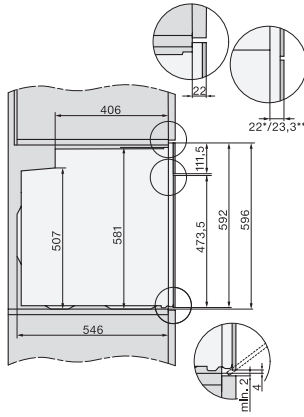

H 7260 BP

Ovn

i perfekt kombinerbart design med tekstdisplay og pyrolyse.

installation H7000 XL, installation drawing

side view H7000 XL, installation drawings

built-in H7000 XL, installation drawing

H226x-1B/BP/E/EP/I/IP, H2x6xB/BP, H7x6xB/BP/BPX, installation drawings