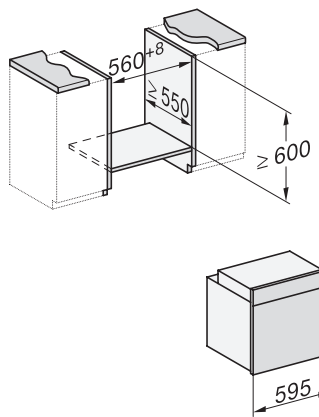

H 7260 BP

Ovn

i perfekt kombinerbart design med tekstdisplay og pyrolyse.

installation H7000 XL, installation drawing

side view H7000 XL, installation drawings

built-in H7000 XL, installation drawing

Installation H7000 XL underframe, installation drawings

H2x6x-1B/BP/E/EP/IP, H2850BP, H7x6xB/BP/BPX, H2x6xB, installation drawings

H7000 handle, installation drawing

Installation H7000 BM XL, installation drawings

side view H7000 XL build-under, installation drawing