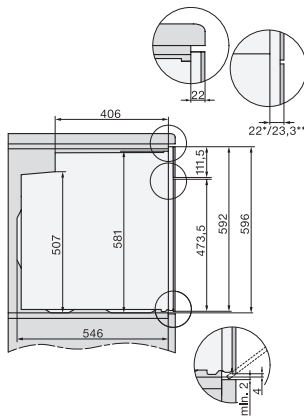

H 7260 BP

Ovn

i perfekt kombinerbart design med tekstdisplay og pyrolyse.

installation H7000 XL, installation drawing

side view H7000 XL, installation drawings

built-in H7000 XL, installation drawing

H226x-1B/BP/E/EP/I/IP, H2x6xB/BP, H7x6xB/BP/BPX, installation drawings

H2x6x-1B/BP/E/EP/I/IP, H2850BP, H7x6xB/BP/BPX, H2x6xB, installation drawings

DG2840, DG7x40, DGC7x4x, DG7x6x, DGC7x6x, DGD7635, DGM7x4x, DO7, H28B/BP, H7x4xB/BM/BP, H7x6xB/BP, installation drawing

H226x-1B/BP/E/EP/I/IP, H2760B/BP, H28x0B/BP, H7x40BM/BMX, H7x6xB/BP/BPX, installation drawings