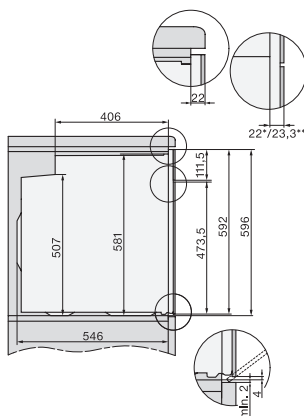

H 7260 BP

Ovn

i perfekt kombinerbart design med tekstdisplay og pyrolyse.

installation H7000 XL, installation drawing

side view H7000 XL, installation drawings

built-in H7000 XL, installation drawing

Installation H7000 XL underframe, installation drawings

H2x6x-1B/BP/E/EP/IP, H2850BP, H7x6xB/BP/BPX, H2x6xB, installation drawings

H7000 handle, installation drawing

Installation H7000 BM XL, installation drawings

side view H7000 XL build-under, installation drawing