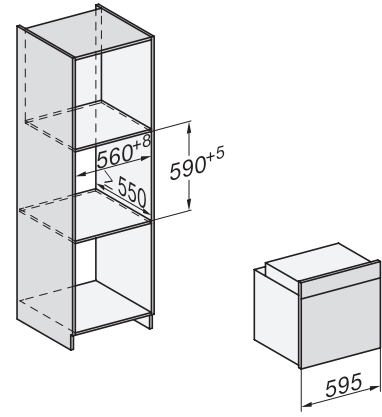

H 7260 BP

Ovn

i perfekt kombinerbart design med tekstdisplay og pyrolyse.

installation H7000 XL, installation drawing

side view H7000 XL, installation drawings

built-in H7000 XL, installation drawing

H226x-1B/BP/E/EP/I/IP, H2x6xB/BP, H7x6xB/BP/BPX, installation drawings