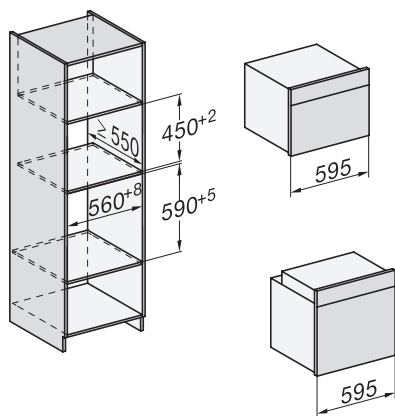

H 7260 BP

Ovn

i perfekt kombinerbart design med tekstdisplay og pyrolyse.

installation H7000 XL, installation drawing

side view H7000 XL, installation drawings

built-in H7000 XL, installation drawing

Installation H7000 XL underframe, installation drawings

H2x6x-1B/BP/E/EP/IP, H2850BP, H7x6xB/BP/BPX, H2x6xB, installation drawings

H7000 handle, installation drawing

Installation H7000 BM XL, installation drawings

side view H7000 XL build-under, installation drawing