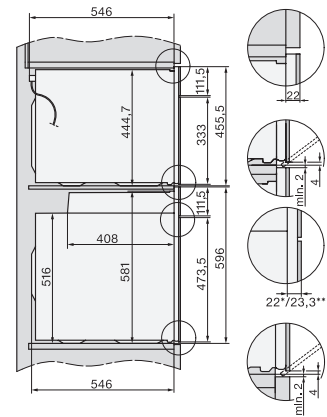

H2x6x-1B/BP/E/EP/I/IP, H2850BP, H7x6xB/BP/BPX, H2x6xB, installation drawings

DG2840, DG7x40, DGC7x4x, DG7x6x, DGC7x6x, DGD7635, DGM7x4x, DO7, H28B/BP, H7x4xB/BM/BP, H7x6xB/BP, installation drawing

H226x-1B/BP/E/EP/I/IP, H2760B/BP, H28x0B/BP, H7x40BM/BMX, H7x6xB/BP/BPX, installation drawings

side view H7000 XL build-under, installation drawing

H2xxx-1 B/BP/E/I/IP, H7xxx B/BP/BM/BMX, installation drawings

H 7260 BP

Ovn

i perfekt kombinerbart design med tekstdisplay og pyrolyse.

H2xxx-1 B/BP/E/I/IP, H7xxx B/BP/BM/BMX, installation drawings