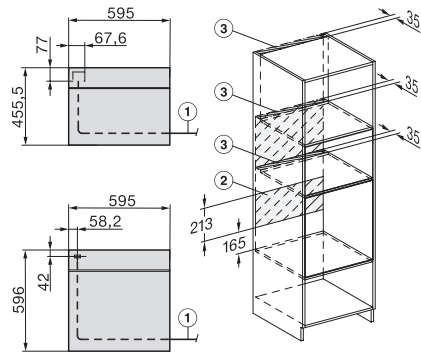

H2x6x-1B/BP/E/EP/I/IP, H2850BP, H7x6xB/BP/BPX, H2x6xB, installation drawings

DG2840, DG7x40, DGC7x4x, DG7x6x, DGC7x6x, DGD7635, DGM7x4x, DO7, H28B/BP, H7x4xB/BM/BP, H7x6xB/BP, installation drawing

H226x-1B/BP/E/EP/I/IP, H2760B/BP, H28x0B/BP, H7x40BM/BMX, H7x6xB/BP/BPX, installation drawings

side view H7000 XL build-under, installation drawing

H2xxx-1 B/BP/E/I/IP, H7xxx B/BP/BM/BMX, installation drawings

H 7260 BP

Ovn

i perfekt kombinerbart design med tekstdisplay og pyrolyse.

H2xxx-1 B/BP/E/I/IP, H7xxx B/BP/BM/BMX, installation drawings