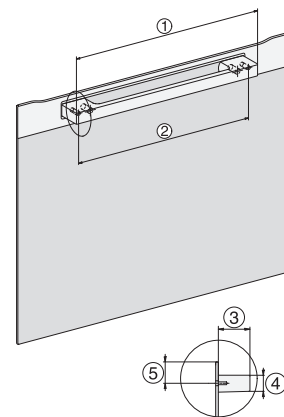

H 7260 BP

Ovn

i perfekt kombinerbart design med tekstdisplay og pyrolyse.

installation H7000 XL, installation drawing

side view H7000 XL, installation drawings

built-in H7000 XL, installation drawing

Installation H7000 XL underframe, installation drawings

H2x6x-1B/BP/E/EP/IP, H2850BP, H7x6xB/BP/BPX, H2x6xB, installation drawings

H7000 handle, installation drawing

Installation H7000 BM XL, installation drawings

side view H7000 XL build-under, installation drawing