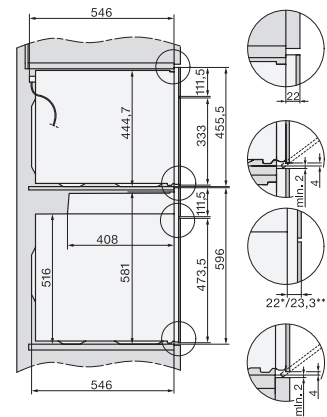

H226x-1B/BP/E/EP/IP, H2x6xB/BP, H7x6xB/BP/BPX, installation drawings

DG2740, DG7140, DGM7340, H2760B/BP, H7140BM, H7x64B/BP, H7x60B/BP installation drawings

H226x-1B/BP/E/EP/IP, H2760B/BP, H28x0B/BP, H7x40BM/BMX, H7x6xB/BP/BPX, installation drawings

side view H7000 XL build-under, installation drawing

H2xxx-1 B/BP/E/IP, H7xxx B/BP/BM/BMX, installation drawings

H 7164 BP

Ovn

i attraktivt design i rustfrit stål med tilslutning til netværk og pyrolyse.

H2xxx-1 B/BP/E/I/IP, H7xxx B/BP/BM/BMX, installation drawings