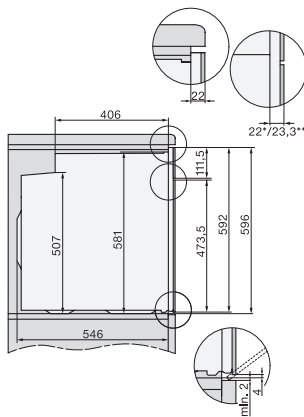

H 7164 BP

Ovn

i attraktivt design i rustfrit stål med tilslutning til netværk og pyrolyse.

installation H7000 XL, installation drawing

side view H7000 XL, installation drawings

built-in H7000 XL, installation drawing

H226x-1B/BP/E/EP/IP, H2x6xB/BP, H7x6xB/BP/BPX, installation drawings

DG2740, DG7140, DGM7340, H2760B/BP, H7140BM, H7x64B/BP, H7x60B/BP installation drawings

H226x-1B/BP/E/EP/IP, H2760B/BP, H28x0B/BP, H7x40BM/BMX, H7x6xB/BP/BPX, installation drawings