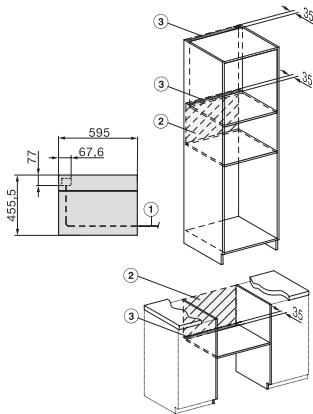

## H 7840 BM

Kompaktovn med mikrobølger

i perfekt kombinerbart design med automatikprogrammer og stegetermometer.

side view H7000 BM, installation drawings

built-in H7000 BM, installation drawing

built-in H7000 BM build-under, installation drawings

installation H7000 BM, installation drawing

H7000 handle, glass, installation drawings

Installation H7000 BM XL, installation drawings

side view H7000 BM build-under, installation drawings

side view Kombi BM XL, installation drawings