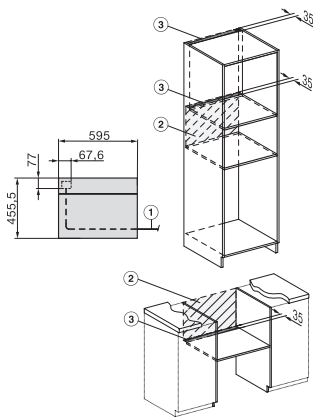

H 7840 BM

Kompaktovn med mikrobølger

i perfekt kombinerbart design med automatikprogrammer og stegetermometer.

side view H7000 BM, installation drawings

built-in H7000 BM, installation drawing

built-in H7000 BM build-under, installation drawings

installation H7000 BM, installation drawing

H7000 handle, glass, installation drawings

H226x-1B/BP/E/EP/IP, H2760B/BP, H28x0B/BP, H7x40BM/BMX, H7x6xB/BP/BPX, installation drawings

side view H7000 BM build-under, installation drawings