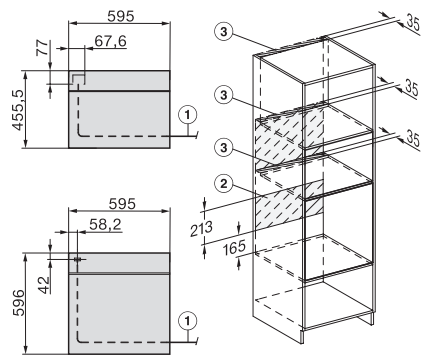

H2760B/BP, H28x0B/BP, H7x6xB/BP/BPX, installation drawings

H2xxx-1 B/BP/E//IP, H7xxx B/BP/BM/BMX, installation drawings

H 2860 BP

Ovn

med timer, XL-ovnrum og pyrolyse til en attraktiv pris.

H2xxx-1 B/BP/E/I/IP, H7xxx B/BP/BM/BMX, installation drawings