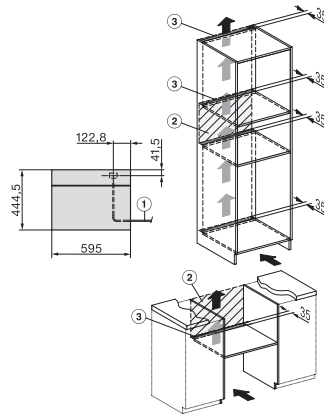

Installation_DG_DGM_DGC_XL_ESW7x10_EVS7010, installation drawings

ESW7x10, EVS7010, DG7x4x, DGM7x4x installation drawings

DG7xxx, DGM7xxx, installation drawings

built-in DG DGM DGC XL build-under, installation drawing

Screw joint DG DGM, installation drawing

DG DGM, installation drawing

DG 7240

Dampovn til indbygning

til sund madlavning med automatikprogrammer og WiFiConn@ct.

side view DG DGM, installation drawings

Installation DG, installation drawing