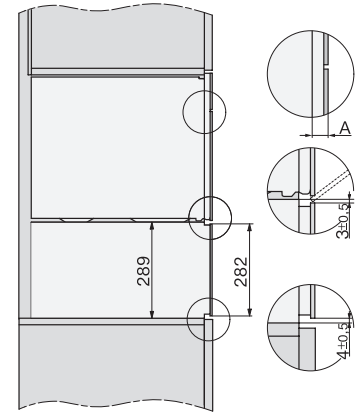

DG 7240

Dampovn til indbygning

til sund madlavning med automatikprogrammer og WiFiConn@ct.

H7000 handle, glass, installation drawings

Installation DG, DGM, DGC XL, ESW7x20 installation drawings

side view, DG, DGM, ESW7x20 installation drawings

Installation_DG_DGM_DGC_XL_ESW7x10_EVS7010, installation drawings

ESW7x10, EVS7010, DG7x4x, DGM7x4x installation drawings

DG7xxx, DGM7xxx, installation drawings

built-in DG DGM DGC XL build-under, installation drawing