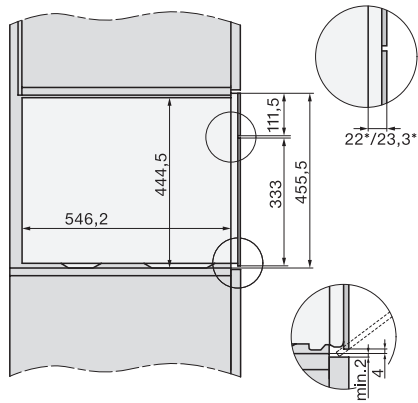

Installation_DG_DGM_DGC_XL_ESW7x10_EVS7010, installation drawings

ESW7x10, EVS7010, DG7x4x, DGM7x4x installation drawings

DG7xxx, DGM7xxx, installation drawings

built-in DG DGM DGC XL build-under, installation drawing

Screw joint DG DGM, installation drawing

DG DGM, installation drawing

DG 7240

Dampovn til indbygning

til sund madlavning med automatikprogrammer og WiFiConn@ct.

side view DG DGM, installation drawings

Installation DG, installation drawing