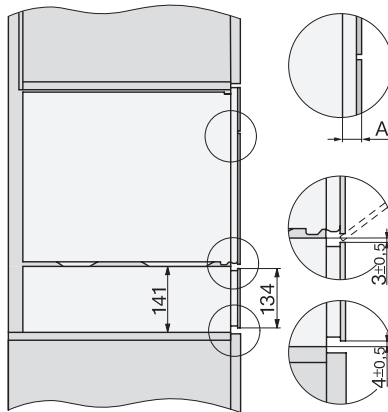

DG 7240

Dampovn til indbygning

til sund madlavning med automatikprogrammer og WiFiConn@ct.

H7000 handle, glass, installation drawings

Installation DG, DGM, DGC XL, ESW7x20 installation drawings

side view, DG, DGM, ESW7x20 installation drawings

Installation_DG_DGM_DGC_XL_ESW7x10_EVS7010, installation drawings

ESW7x10, EVS7010, DG7x4x, DGM7x4x installation drawings

DG7xxx, DGM7xxx, installation drawings

built-in DG DGM DGC XL build-under, installation drawing