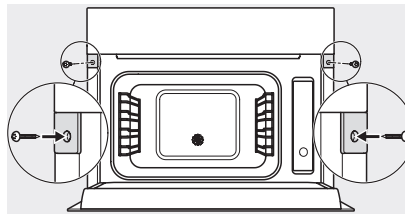

DG 7240

Dampovn til indbygning

til sund madlavning med automatikprogrammer og WiFiConn@ct.

H7000 handle, glass, installation drawings

Installation DG, DGM, DGC XL, ESW7x20 installation drawings

side view, DG, DGM, ESW7x20 installation drawings

Installation_DG_DGM_DGC_XL_ESW7x10_EVS7010, installation drawings

ESW7x10, EVS7010, DG7x4x, DGM7x4x installation drawings

DG7xxx, DGM7xxx, installation drawings

built-in DG DGM DGC XL build-under, installation drawing

Screw joint DG DGM, installation drawing

DG DGM, installation drawing

DG 7240

Dampovn til indbygning

til sund madlavning med automatikprogrammer og WiFiConn@ct.

side view DG DGM, installation drawings

Installation DG, installation drawing