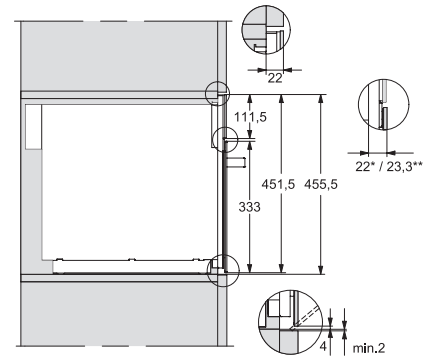

M 7244 TC
 Mikrobølgeovn til indbygning
 i et perfekt kombinerbart design med topbetjening.

M7140TC, M724x, installation drawings

M7140TC, M724xTC, installation drawing

M7140TC, M724xTC, installation drawing