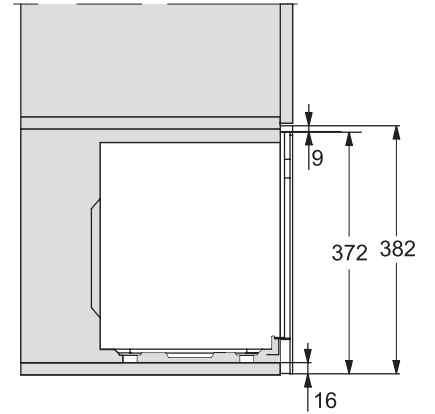

M223xSC, AB45-2, installation drawing

M223xSC, AB45-2, installation drawing

M223xSC, AB42-1, installation drawing

M223xSC, AB42-1, installation drawing

## M 2234 SC

Mikrobølgeovn til indbygning med komfortabel med sensorer i siden.

M223xSC, AB38-1, installation drawing

M223xSC, AB38-1, installation drawing

M223xSC, AB36, installation drawing

M223xSC, AB36, installation drawing

M22xxSC, installation drawing

M22xxSC, installation drawing