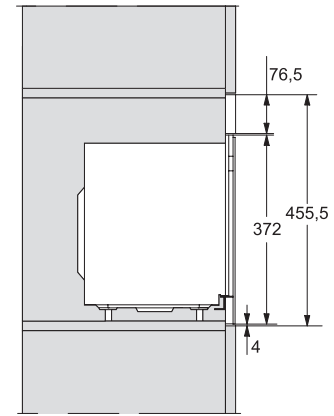

## M 2234 SC

Mikrobølgeovn til indbygning  
med komfortabel med sensorer i siden.

M2230SC, installation drawings

M2230SC, installation drawings

M223xSC, installation drawings

M223xSC, installation drawings

M223xSC, installation drawing

M223xSC, AB45-2, side view installation drawing

M223xSC, AB45-2, installation drawing

M223xSC, AB42-1, installation drawing

M223xSC, AB42-1, installation drawing