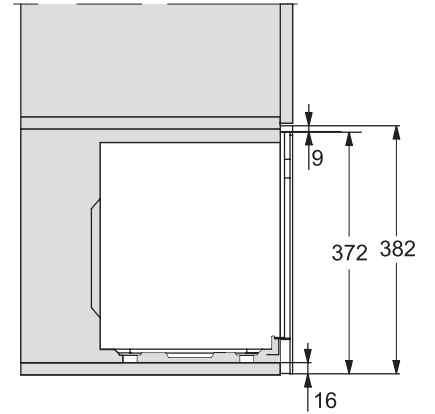

M223xSC, installation drawing

M223xSC, AB45-2, side view installation drawing

M223xSC, AB45-2, installation drawing

M223xSC, AB42-1, installation drawing

M223xSC, AB42-1, installation drawing

## M 2234 SC

Mikrobølgeovn til indbygning  
med komfortabel med sensorer i siden.

M223xSC, AB38-1, installation drawing

M223xSC, AB38-1, installation drawing

M223xSC, AB36, installation drawing

M223xSC, AB36, installation drawing

M22xxSC, installation drawing

M22xxSC, installation drawing