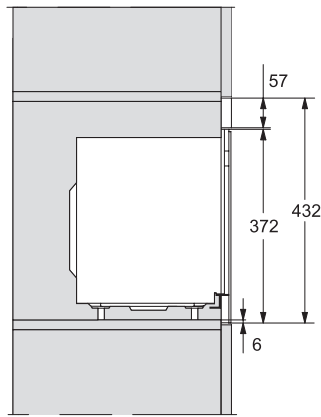

## M 2234 SC

Mikrobølgeovn til indbygning  
med komfortabel med sensorer i siden.

M2230SC, installation drawings

M2230SC, installation drawings

M223xSC, installation drawings

M223xSC, installation drawings

M223xSC, installation drawing

M223xSC, AB45-2, side view installation drawing

M223xSC, AB45-2, installation drawing

M223xSC, AB42-1, installation drawing

M223xSC, AB42-1, installation drawing