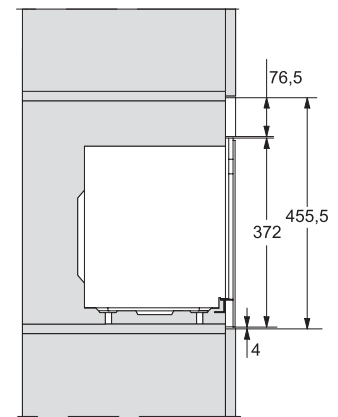

M 2234 SC

Mikrobølgeovn til indbygning
med komfortabel med sensorer i siden.

M2230SC, installation drawings

M2230SC, installation drawings

M223xSC, installation drawings

M223xSC, installation drawings

M223xSC, installation drawing

M223xSC, AB45-2, installation drawing

M223xSC, AB45-2, installation drawing

M223xSC, AB42-1, installation drawing

M223xSC, AB42-1, installation drawing

M 2234 SC

Mikrobølgeovn til indbygning
med komfortabel med sensorer i siden.

M223xSC, AB38-1, installation drawing

M223xSC, AB38-1, installation drawing

M223xSC, AB36, installation drawing

M223xSC, AB36, installation drawing

M22xxSC, installation drawing

M22xxSC, installation drawing