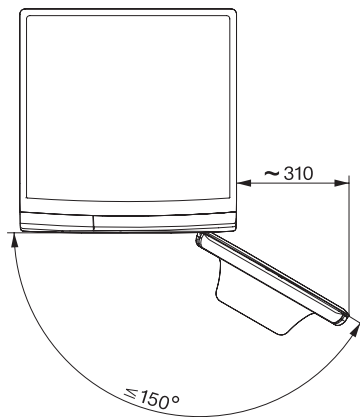

WWW980 WPS Passion
Frontbetjent W1-vaskemaskine:
Den økonomiske allrounder til de højeste krav.

W1 drawing, facia 5 degree, measures in mm

W1 drawing, facia 5 degree, measures in mm

W1 drawing, facia 5 degree, measures in mm

W1 drawing, facia 5 degree, measures in mm