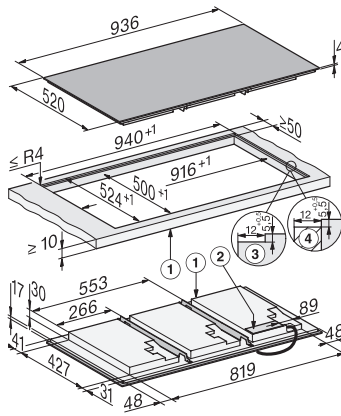

KM8695FL, KM8695FL MattFinish, flush (*Fußnote)
(Installation drawing)