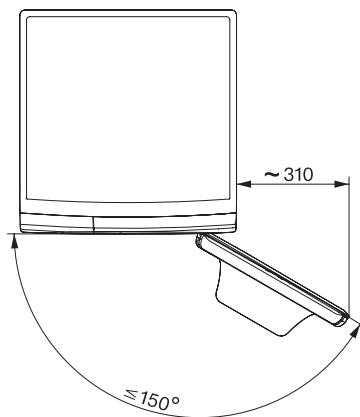

WWE380 WCS PWash&Steam&8kg

Pralni stroj W1 za polnjenje od spredaj:

A – 40 %* I 8 kg I 1400 vrtlj./min I SteamCare I QuickPowerWash I Miele@home

W1 drawing, facia 5 degree, measures in mm

W1 drawing, facia 5 degree, measures in mm

W1 drawing, facia 5 degree, measures in mm

W1 drawing, facia 5 degree, measures in mm