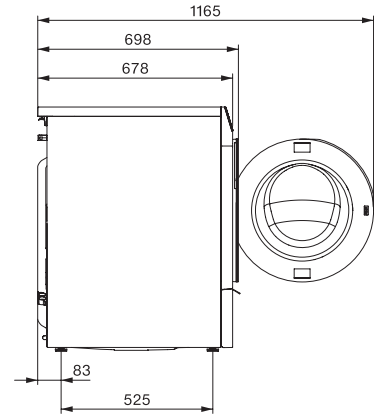

WQ 1200 WPS Nova Edition

Pralni stroj W2 za polnjenje od spredaj

A – 20 %* | 9 kg | 1400 vrtlj./min | InfinityCare | M Touch Pro | SmartMatic

W2 drawing, facia 17 degree, Bigfoot, Ref2, measures in mm

W2 drawing, facia 17 degree, Bigfoot, Ref2, measures in mm

W2 drawing, facia 17 degree, Bigfoot, Ref2, measures in mm

W2 drawing, facia 17 degree, Bigfoot, Ref2, measures in mm