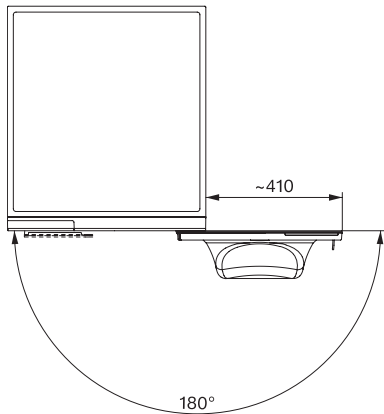

WQ 1200 WPS Nova Edition

Pralni stroj W2 za polnjenje od spredaj

A – 20 %* | 9 kg | 1400 vrtlj./min | InfinityCare | M Touch Pro | SmartMatic

W2 drawing, facia 17 degree, Bigfoot, Ref2, measures in mm

W2 drawing, facia 17 degree, Bigfoot, Ref2, measures in mm

W2 drawing, facia 17 degree, Bigfoot, Ref2, measures in mm

W2 drawing, facia 17 degree, Bigfoot, Ref2, measures in mm