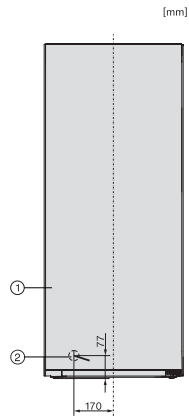

FN 4322 C

Prostostoječa zamrzovalna omara

s funkcijama NoFrost in SideOpen ter predalom XXL box za odlično udobje.

FN4322C, FN4322E, FN4322D, FN4322D ws-1, FN4822D, FN4824C, installation (footnote*) (installation drawings)