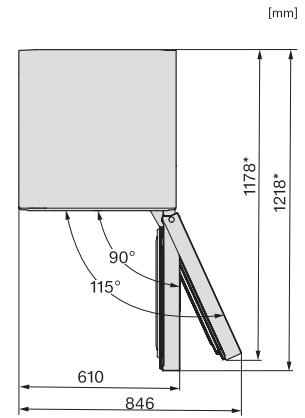

KFN4375DD, KFN4395DD, KFN4393FD, KFN4393D, KFN4377DD, KS4383ED, K4373ED, FN4312E, top view (footnote*)