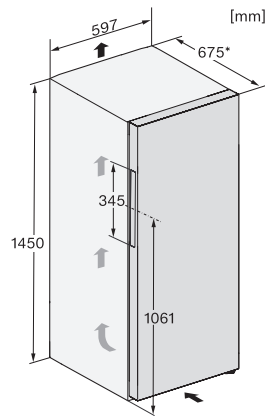

## FN 4322 C

Prostostoječa zamrzovalna omara

s funkcijama NoFrost in SideOpen ter predalom XXL box za odlično udobje.

FN4322C, FN4322E, FN4322D, FN4322D ws-1, FN4822D, FN4824C, installation (footnote\*) (installation drawings)