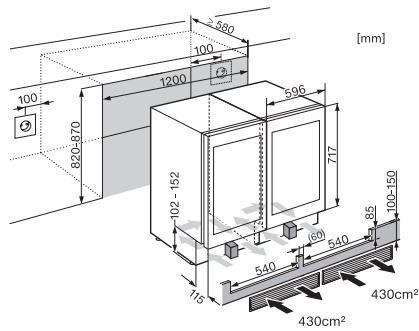

Priložena oprema

Filtri Active AirClean

-

KWT 6322 UG-1

Vinska vitrina za vgradnjo pod pult
z rešetkami FlexiFrame in funkcijo Push2open za fleksibilnost in izvrsten dizajn

KWT6312UGS, KWT6322UG, KWT6322UG-1,
KWT6322UG edt/cs (installation drawings)

KWT6312UGS, KWT6322UG, KWT6322UG-1, KSK6300,
Side by Side (installation drawing)

KWT6322UG, KWT6322UG-1, KWT6322UG edt/cs,
Interior dimensions (Installation drawings)

KWT6312UGS, KWT6322UG, KWT6322UG-1,
KWT6322UG edt/cs (installation drawings)