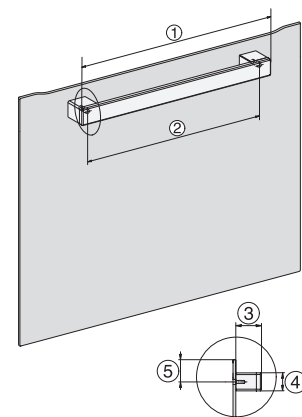

## H 2455 BP ACTIVE

Vgradna pečica

moden dizajn s timerjem in pirolizo po ugodni vstopni ceni.

installation H7000 XL, installation drawing

side view H7000 XL, installation drawings

built-in H7000 XL, installation drawing

Installation H7000 XL underframe, installation drawings

side view H7000 XL build-under, installation drawing

H2465B, H2465BP, H2466B, H2466BP, H2467B, H2467BP, H2468B, H2468BP, H2469B, H2469BP installation drawings