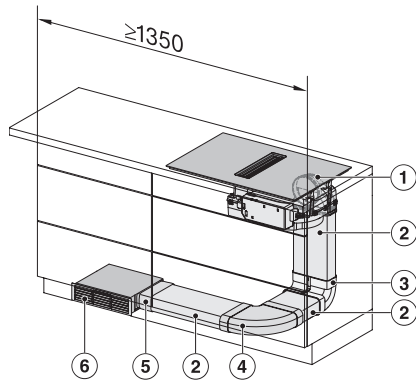

KMDA7676FL, KMDA7876FL – Side view flush, Plug&Play – Installation drawing

KMDA7676FL, KMDA7876FL – Side view flush+X, Plug&Play – Installation drawing

KMDA7676FL, KMDA7876FL – Installation variant 1 Basis-drawing

Indukcijska kuhalna plošča z vgrajeno nabo

z dvema zelo velikima območjema PowerFlex XL za delovanje s kroženjem zraka

KMDA7676FL, KMDA7876FL – Installation variant
5 Circulating air – drawing

KMDA7676FL, KMDA7876FL – Installation variant
6 Circulating air – drawing