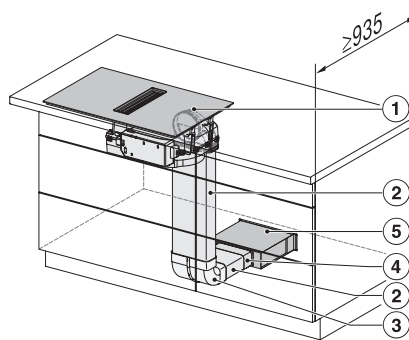

KMDA7676FL, KMDA7876FL – Side view flush, Plug&Play – Installation drawing

KMDA7676FL, KMDA7876FL – Side view flush+X, Plug&Play – Installation drawing

KMDA7676FL, KMDA7876FL – Installation variant 1 Basis-drawing

Indukcijska kuhalna plošča z vgrajeno nabo

z dvema zelo velikima območjema PowerFlex XL za delovanje s kroženjem zraka

KMDA7676FL, KMDA7876FL – Installation variant
5 Circulating air – drawing

KMDA7676FL, KMDA7876FL – Installation variant
6 Circulating air – drawing