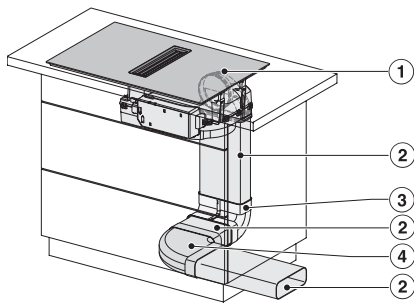

KMDA 7676 FL-A BlackPerfection

Indukcijska kuhalna plošča z vgrajeno napo

z dvema zelo velikima območjema PowerFlex XL za delovanje z odvodom zraka

KMDA7676FL, KMDA7876FL – Installation variant 11 Exhaust air – drawing

KMDA7676FL, KMDA7876FL – Installation variant 12 Exhaust air – drawing

KMDA7676FL/FR, KMDA7876FL/FR, Exhaust air (Installation drawing)