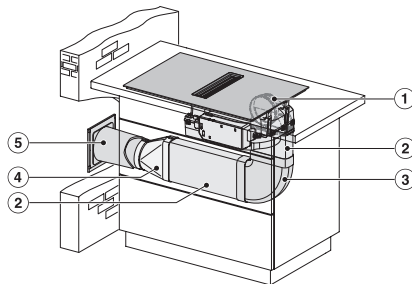

KMDA7676FL, KMDA7876FL – Installation variant 9 Exhaust air – drawing

KMDA7676FL, KMDA7876FL – Installation variant 12 Exhaust air – drawing