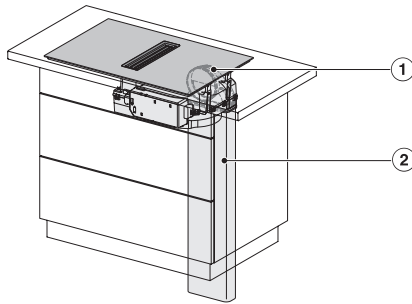

KMDA7676FL, KMDA7876FL – Side view flush – Installation drawing

KMDA7676FL, KMDA7876FL – Side view flush+X – Installation drawing

KMDA7676FL, KMDA7876FL – Side view lying on top, Plug&Play – Installation drawing

KMDA7676FL, KMDA7876FL – Side view lying on top+X, Plug&Play – Installation drawing

KMDA7676FL, KMDA7876FL – Side view flush, Plug&Play – Installation drawing

KMDA 7676 FL-A BlackPerfection

Indukcijska kuhalna plošča z vgrajeno napo

z dvema zelo velikima območjema PowerFlex XL za delovanje z odvodom zraka

KMDA7676FL, KMDA7876FL – Side view flush+X, Plug&Play – Installation drawing

KMDA7676FL, KMDA7876FL – Installation variant 1 Basis -drawing