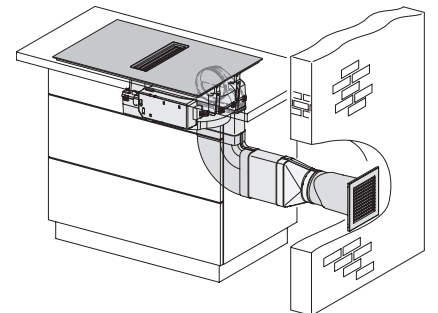

KMDA7676FL, KMDA7876FL – Installation variant 10 Exhaust air – drawing

KMDA7676FL/FR, KMDA7876FL/FR, Exhaust air (Installation drawing)