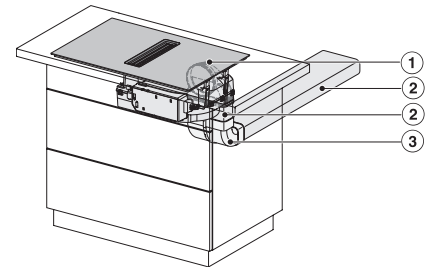

KMDA7676FL, KMDA7876FL – Side view flush – Installation drawing

KMDA7676FL, KMDA7876FL – Side view flush+X – Installation drawing

KMDA7676FL, KMDA7876FL – Side view lying on top, Plug&Play – Installation drawing

KMDA7676FL, KMDA7876FL – Side view lying on top+X, Plug&Play – Installation drawing

KMDA7676FL, KMDA7876FL – Side view flush, Plug&Play – Installation drawing

KMDA 7676 FL-A BlackPerfection

Indukcijska kuhalna plošča z vgrajeno napo

z dvema zelo velikima območjema PowerFlex XL za delovanje z odvodom zraka

KMDA7676FL, KMDA7876FL – Side view flush+X, Plug&Play – Installation drawing

KMDA7676FL, KMDA7876FL – Installation variant 1 Basis -drawing