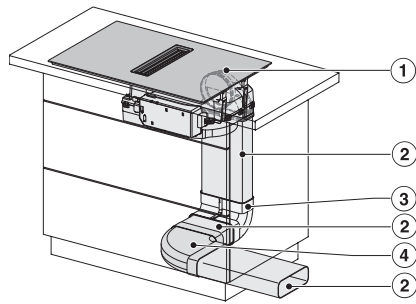

KMDA7676FL, KMDA7876FL – Side view flush+X – Installation drawing

KMDA7676FL, KMDA7876FL – Side view lying on top, Plug&Play – Installation drawing

KMDA7676FL, KMDA7876FL – Side view lying on top+X, Plug&Play – Installation drawing

KMDA7676FL, KMDA7876FL – Side view flush, Plug&Play – Installation drawing

KMDA 7676 FL-A BlackPerfection

Indukcijska kuhalna plošča z vgrajeno nabo

z dvema zelo velikima območjema PowerFlex XL za delovanje z odvodom zraka

KMDA7676FL, KMDA7876FL – Side view flush-X, Plug&Play – Installation drawing

KMDA7676FL, KMDA7876FL – Installation variant 1 Basis -drawing

KMDA7676FL, KMDA7876FL – Installation variant 2 Basis – drawing