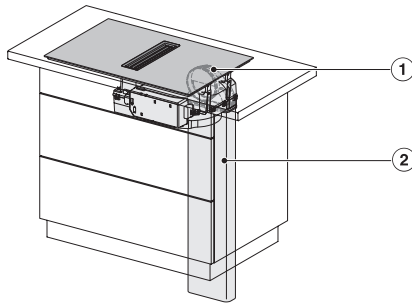

KMDA7676FL, KMDA7876FL – Side view flush+X – Installation drawing

KMDA7676FL, KMDA7876FL – Side view lying on top, Plug&Play – Installation drawing

KMDA7676FL, KMDA7876FL – Side view lying on top+X, Plug&Play – Installation drawing

KMDA7676FL, KMDA7876FL – Side view flush, Plug&Play – Installation drawing

KMDA 7676 FL-A BlackPerfection

Indukcijska kuhalna plošča z vgrajeno nabo

z dvema zelo velikima območjema PowerFlex XL za delovanje z odvodom zraka

KMDA7676FL, KMDA7876FL – Side view flush-X, Plug&Play – Installation drawing

KMDA7676FL, KMDA7876FL – Installation variant 1 Basis -drawing

KMDA7676FL, KMDA7876FL – Installation variant 2 Basis – drawing