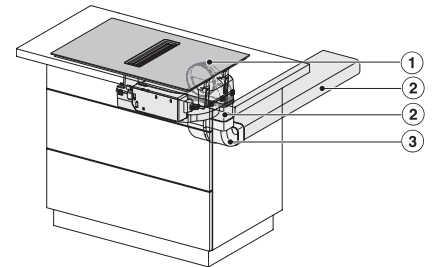

KMDA7676FL, KMDA7876FL – Side view flush+X – Installation drawing

KMDA7676FL, KMDA7876FL – Side view lying on top, Plug&Play – Installation drawing

KMDA7676FL, KMDA7876FL – Side view lying on top+X, Plug&Play – Installation drawing

KMDA7676FL, KMDA7876FL – Side view flush, Plug&Play – Installation drawing

KMDA 7676 FL-A BlackPerfection

Indukcijska kuhalna plošča z vgrajeno nabo

z dvema zelo velikima območjema PowerFlex XL za delovanje z odvodom zraka

KMDA7676FL, KMDA7876FL – Side view flush-X, Plug&Play – Installation drawing

KMDA7676FL, KMDA7876FL – Installation variant 1 Basis -drawing

KMDA7676FL, KMDA7876FL – Installation variant 2 Basis – drawing