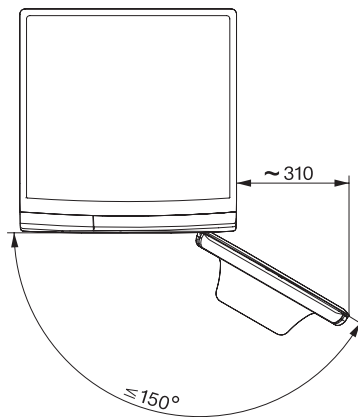

WWB380 WCS 125 Edition

Pralni stroj W1 za polnjenje od spredaj:

A – 20 %* | 8 kg | 1400 vrtlj./min | SteamCare | QuickPowerWash | Miele@home

W1 drawing, facia 5 degree, measures in mm

W1 drawing, facia 5 degree, measures in mm

W1 drawing, facia 5 degree, measures in mm

W1 drawing, facia 5 degree, measures in mm