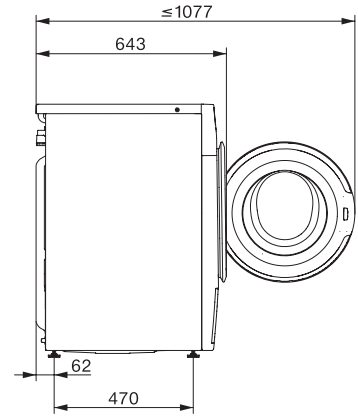

WWB380 WCS 125 Edition

Pralni stroj W1 za polnjenje od spredaj:

A – 20 %* | 8 kg | 1400 vrtlj./min | SteamCare | QuickPowerWash | Miele@home

W1 drawing, facia 5 degree, measures in mm

W1 drawing, facia 5 degree, measures in mm

W1 drawing, facia 5 degree, measures in mm

W1 drawing, facia 5 degree, measures in mm