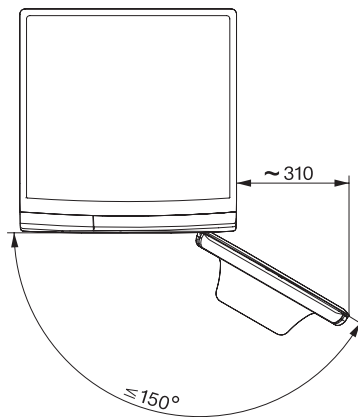

WWB380 WCS 125 Edition

Pralni stroj W1 za polnjenje od spredaj:

A – 20 %\* | 8 kg | 1400 vrtlj./min | SteamCare | QuickPowerWash | Miele@home

W1 drawing, facia 5 degree, measures in mm

W1 drawing, facia 5 degree, measures in mm

W1 drawing, facia 5 degree, measures in mm

W1 drawing, facia 5 degree, measures in mm