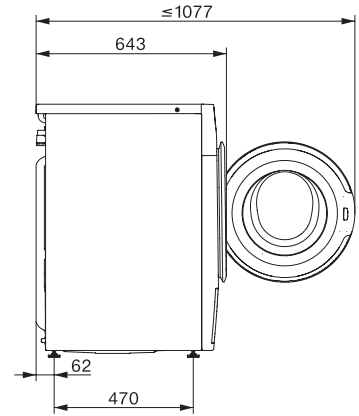

WWB380 WCS 125 Edition

Pralni stroj W1 za polnjenje od spredaj:

A – 20 %\* | 8 kg | 1400 vrtlj./min | SteamCare | QuickPowerWash | Miele@home

W1 drawing, facia 5 degree, measures in mm

W1 drawing, facia 5 degree, measures in mm

W1 drawing, facia 5 degree, measures in mm

W1 drawing, facia 5 degree, measures in mm