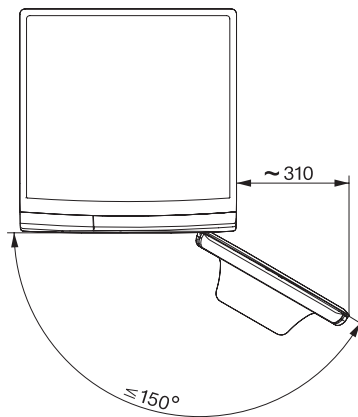

WWI880 WCS 125 Gala Edition

Pralni stroj W1 za polnjenje od spredaj:

A | 9 kg | 1600 vrtlj./min | SteamCare | avtomatsko doziranje | QuickPowerWash

W1 drawing, facia 5 degree, measures in mm

W1 drawing, facia 5 degree, measures in mm

W1 drawing, facia 5 degree, measures in mm

W1 drawing, facia 5 degree, measures in mm