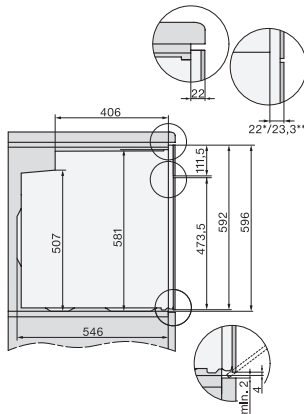

H 2467 BP ACTIVE

Vgradna pečica

v sodobnem dizajnu s povezavo v omrežje, pirolizo in vodili FlexiClip.

installation H7000 XL, installation drawing

side view H7000 XL, installation drawings

built-in H7000 XL, installation drawing

H226x-1B/BP/E/EP/I/IP, H2x6xB/BP, H7x6xB/BP/BPX, installation drawings

side view H7000 XL build-under, installation drawing

H2465B, H2465BP, H2466B, H2466BP, H2467B, H2467BP, H2468B, H2468BP, H2469B, H2469BP installation drawings