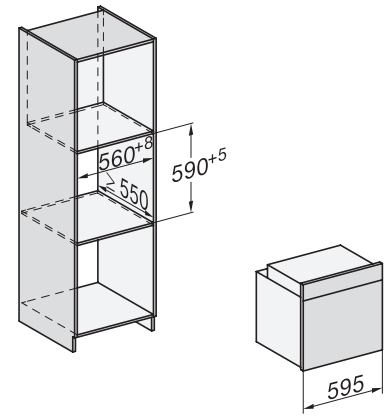

### Podpultna pečica

moden dizajn in piroliza za kombinacijo z električnimi kuhalnimi ploščami.

installation H7000 XL, installation drawing

side view H7000 XL, installation drawings

built-in H7000 XL, installation drawing

H226x-1B/BP/E/EP/I/IP, H2x6xB/BP, H7x6xB/BP/BPX, installation drawings

side view H7000 XL build-under, installation drawing

H2465B, H2465BP, H2466B, H2466BP, H2467B, H2467BP, H2468B, H2468BP, installation drawings