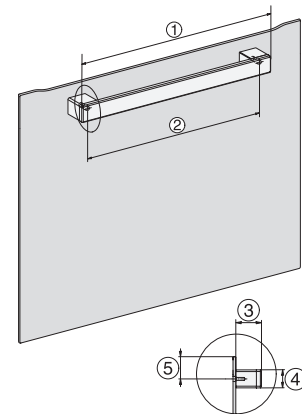

H 2455 E ACTIVE

Podpultna pečica

moden dizajn in PerfectClean za kombinacijo z električnimi kuhalnimi ploščami.

installation H7000 XL, installation drawing

side view H7000 XL, installation drawings

built-in H7000 XL, installation drawing

H226x-1B/BP/E/EP/I/IP, H2x6xB/BP, H7x6xB/BP/BPX, installation drawings

side view H7000 XL build-under, installation drawing

H2465B, H2465BP, H2466B, H2466BP, H2467B, H2467BP, H2468B, H2468BP, installation drawings