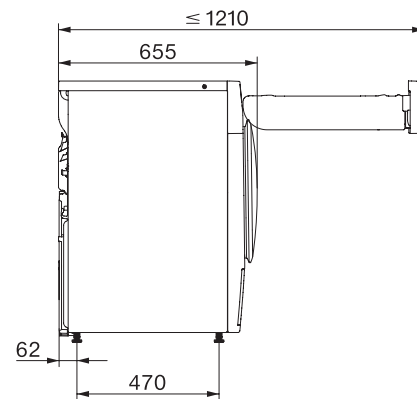

TWL680WP 125 Gala Edition
Sušilni stroj T1 s toplotno črpalko:

T1 installation drawing, fascia 5 degree, measures in mm

T1 drawing, fascia 5 degree, measures in mm

T1 drawing, fascia 5 degree, without porthole, measures in mm

T1 drawing, fascia 5 degree, measures in mm