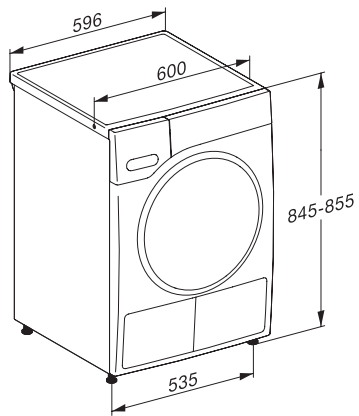

TWL680WP 125 Gala Edition
Sušilni stroj T1 s toplotno črpalko:

T1 installation drawing, fascia 5 degree, measures in mm

T1 drawing, fascia 5 degree, measures in mm

T1 drawing, fascia 5 degree, without porthole, measures in mm