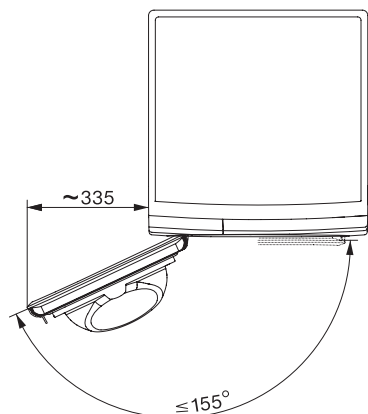

TWL680WP 125 Gala Edition
Sušilni stroj T1 s toplotno črpalko:

T1 installation drawing, fascia 5 degree, measures in mm

T1 drawing, fascia 5 degree, measures in mm

T1 drawing, fascia 5 degree, without porthole, measures in mm

T1 drawing, fascia 5 degree, measures in mm