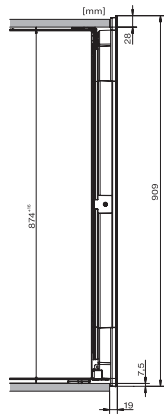

## KWT 6422 iG-1

Vgradna vinska vitrina

z rešetkami FlexiFrame in mehanizmom Push2open za zahtevne ljubitelje vina.

KWT6422iG, KWT6422iG-1, Installation draw

KWT6422iG, KWT6422iG-1, Installation draw, side view

KWT6422iG, KWT6422iG-1, Installation draw

KWT6422iG, KWT6422iG-1, Installation draw, side view

ENB1060, combination 2x45er + KWT6422iG, Installation draw

KWT6422iG, KWT6422iG-1, Interior dimensions (Installation drawings)