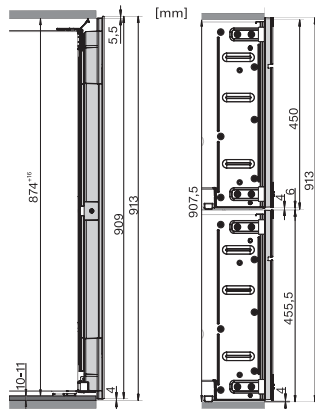

## KWT 6422 iG-1

Vgradna vinska vitrina

z rešetkami FlexiFrame in mehanizmom Push2open za zahtevne ljubitelje vina.

KWT6422iG, KWT6422iG-1, Installation draw

KWT6422iG, KWT6422iG-1, Installation draw, side view

KWT6422iG, KWT6422iG-1, Installation draw

KWT6422iG, KWT6422iG-1, Installation draw, side view

ENB1060, combination 2x45er + KWT6422iG, Installation draw

KWT6422iG, KWT6422iG-1, Interior dimensions (Installation drawings)