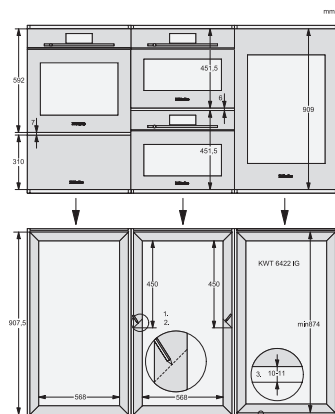

## KWT 6422 iG-1

Vgradna vinska vitrina

z rešetkami FlexiFrame in mehanizmom Push2open za zahtevne ljubitelje vina.

KWT6422iG, KWT6422iG-1, Installation draw

KWT6422iG, KWT6422iG-1, Installation draw, side view

KWT6422iG, KWT6422iG-1, Installation draw

KWT6422iG, KWT6422iG-1, Installation draw, side view

ENB1060, combination 2x45er + KWT6422iG, Installation draw

KWT6422iG, KWT6422iG-1, Interior dimensions (Installation drawings)

ENB1060, combination 60er & 32er ESW + 2x45er + KWT6422iG, Installation draw

ENB1060, combination 45er & 60er + KWT 6422 iG & 14er EVS, Installation draw