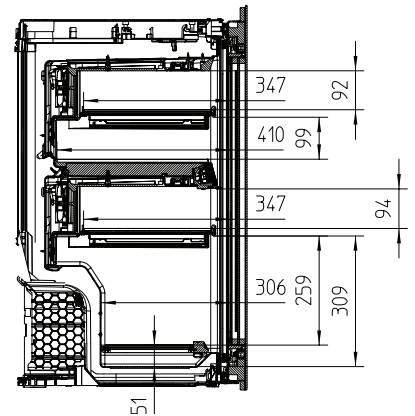

## KWT 6422 iG-1

Vgradna vinska vitrina

z rešetkami FlexiFrame in mehanizmom Push2open za zahtevne ljubitelje vina.

KWT6422iG, KWT6422iG-1, Installation draw

KWT6422iG, KWT6422iG-1, Installation draw, side view

KWT6422iG, KWT6422iG-1, Installation draw

KWT6422iG, KWT6422iG-1, Installation draw, side view

ENB1060, combination 2x45er + KWT6422iG, Installation draw

KWT6422iG, KWT6422iG-1, Interior dimensions (Installation drawings)