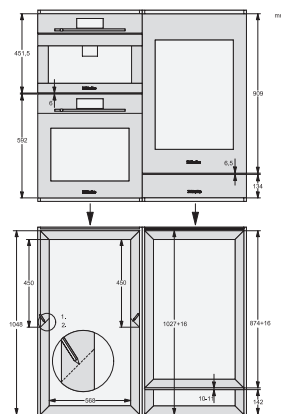

ENB1060, combination 2x45er + KWT6422iG, Installation draw

ENB1060, combination 45er & 60er + KWT 6422 iG & 14er EVS, Installation draw