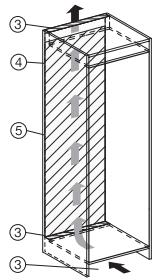

KFN 7744 C 125 Gala Ed

Vgradni hladilnik z zamrzovalnikom

za najboljše shranjevanje – območje PerfectFresh Pro, LED-osvetlitev in NoFrost

KFN7734C, KFN7734F, KFN7734D, KFN7764D,
KFN7785D, KFN7744E, KFN7774D, installation (footnote*)
(installation drawings)

[mm]

KFN7734C, KFN7734F, KFN7734D, KFN7764D,
KFN7785D, KFN7744E, KFN7774D, built-in (footnote*)
(installation drawings)

[mm]

KFNS7734D, KFN7734C, KFN7734F, KFN7734D,
KFN7764D, KFN7785D, KFN7744E, KFN7774D, side view
(installation drawings)