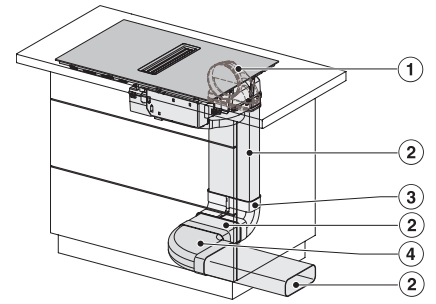

KMDA7272FL, KMDA7473FL – Side view lying on top+X, Plug&Play – Installation drawing