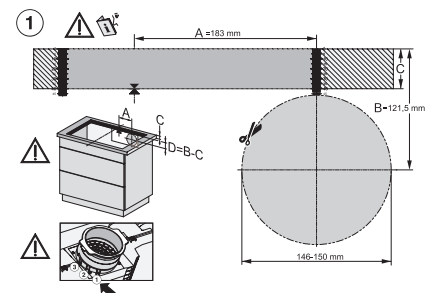

KMDA7272FL/FR, KMDA7473FL/FR – Installation variant 6 Circulating air – drawing