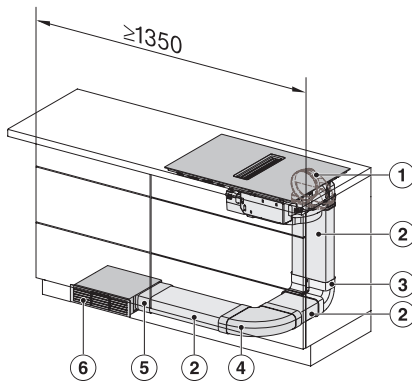

KMDA7272FL/FR, KMDA7473FL/FR – Installation variant 2 Basis – drawing

KMDA7272FL/FR, KMDA7473FL/FR – Installation variant 5 Circulating air – drawing