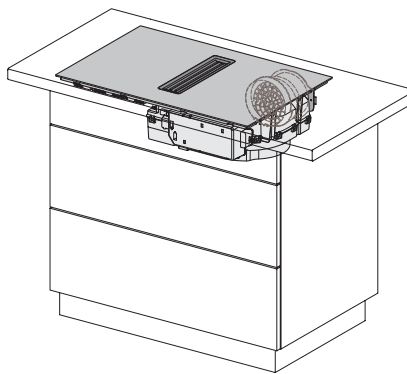

KMDA7473FL/FR – Operating options

KMDA7272FL/FR, KMDA7473FL/FR, Air circulation (Installation drawing)

KMDA7272FL/FR, KMDA7473FL/FR, Plug&Play (Installation drawing)

KMDA7272FL, KMDA7473FL – Side view flush, Plug&Play – Installation drawing

KMDA7272FL, KMDA7473FL – Side view lying on top, Plug&Play – Installation drawing

KMDA7272FL, KMDA7473FL – Side view flush+X, Plug&Play – Installation drawing

KMDA7272FL, KMDA7473FL – Side view lying on top+X, Plug&Play – Installation drawing