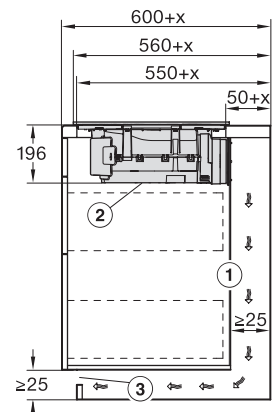

KMDA7473FL/FR – Operating options

KMDA7272FL/FR, KMDA7473FL/FR, Air circulation (Installation drawing)

KMDA7272FL/FR, KMDA7473FL/FR, Plug&Play (Installation drawing)

KMDA7272FL, KMDA7473FL – Side view flush, Plug&Play – Installation drawing

KMDA7272FL, KMDA7473FL – Side view lying on top, Plug&Play – Installation drawing

KMDA7272FL, KMDA7473FL – Side view flush+X, Plug&Play – Installation drawing

KMDA7272FL, KMDA7473FL – Side view lying on top+X, Plug&Play – Installation drawing