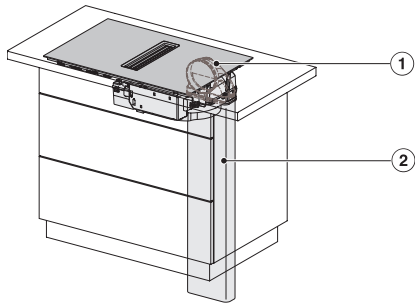

KMDA7272FL, KMDA7473FL – Side view lying on top, Plug&Play – Installation drawing

KMDA7272FL, KMDA7473FL – Side view flush+X, Plug&Play – Installation drawing

KMDA7272FL, KMDA7473FL – Side view lying on top+X, Plug&Play – Installation drawing

KMDA 7473 FL-U Silence

Indukcijska kuhalna plošča z vgrajeno napo

z motorjem Silence in dvema območjema Flex za delovanje s kroženjem zraka

KMDA7272FL/FR, KMDA7473FL/FR – Installation variant 1 Basis -drawing