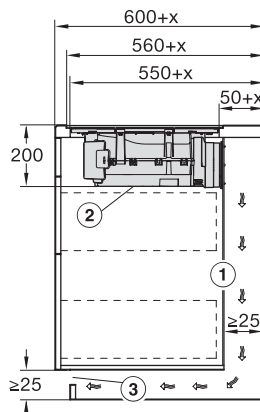

KMDA7473FL/FR – Operating options

KMDA7272FL/FR, KMDA7473FL/FR, Air circulation (Installation drawing)

KMDA7272FL/FR, KMDA7473FL/FR, Plug&Play (Installation drawing)

KMDA7272FL, KMDA7473FL – Side view flush, Plug&Play – Installation drawing

KMDA7272FL, KMDA7473FL – Side view lying on top, Plug&Play – Installation drawing

KMDA7272FL, KMDA7473FL – Side view flush+X, Plug&Play – Installation drawing

KMDA7272FL, KMDA7473FL – Side view lying on top+X, Plug&Play – Installation drawing