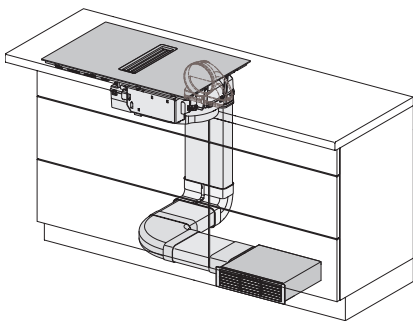

	Abluftbetrieb	Geführter Umluftbetrieb	Plug&Play-Betrieb
KMDA 7473 FR-A	✓	–	–
KMDA 7473 FR-U	–	✓	✓/✓
KMDA 7473 FL-A	✓	–	–
KMDA 7473 FL-U	–	✓	✓/✓

KMDA7272FL, KMDA7473FL – flush – Installation drawing

KMDA7272FL, KMDA7473FL – Installation drawing

KMDA7473FL/FR – Operating options

KMDA7272FL/FR, KMDA7473FL/FR, Air circulation (Installation drawing)

KMDA7272FL/FR, KMDA7473FL/FR, Plug&Play (Installation drawing)

KMDA7272FL, KMDA7473FL – Side view flush, Plug&Play – Installation drawing

KMDA7272FL, KMDA7473FL – Side view lying on top, Plug&Play – Installation drawing

KMDA7272FL, KMDA7473FL – Side view flush+X, Plug&Play – Installation drawing

KMDA7272FL, KMDA7473FL – Side view lying on top+X, Plug&Play – Installation drawing