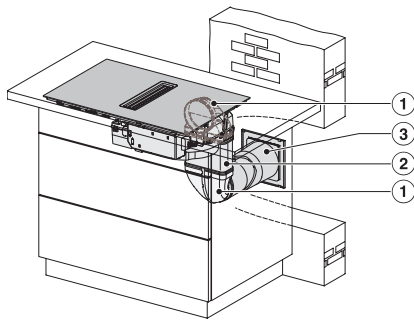

KMDA7272FL, KMDA7473FL – Side view lying on top, Plug&Play – Installation drawing

KMDA7272FL, KMDA7473FL – Side view flush+X, Plug&Play – Installation drawing

KMDA7272FL, KMDA7473FL – Side view lying on top+X, Plug&Play – Installation drawing

KMDA7272FL/FR, KMDA7473FL/FR – Installation variant 1 Basis -drawing

## KMDA 7473 FL-A Silence

Indukcijska kuhalna plošča z vgrajeno napo

z motorjem Silence in dvema območjema Flex za delovanje z odvodom zraka

KMDA7272FL/FR, KMDA7473FL/FR – Installation variant 2 Basis – drawing