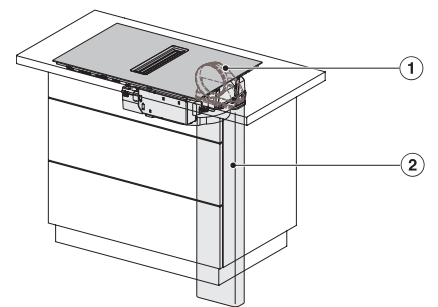

KMDA7473FL/FR – Operating options

KMDA7272FL, KMDA7473FL – flush – Installation drawing

KMDA7272FL, KMDA7473FL – Installation drawing

KMDA7272FL/FR, KMDA7473FL/FR, Exhaust air (Installation drawing)

KMDA7272FL, KMDA7473FL – Side view flush, Plug&Play – Installation drawing

KMDA7272FL, KMDA7473FL – Side view lying on top, Plug&Play – Installation drawing

KMDA7272FL, KMDA7473FL – Side view flush+X, Plug&Play – Installation drawing

KMDA7272FL, KMDA7473FL – Side view lying on top+X, Plug&Play – Installation drawing