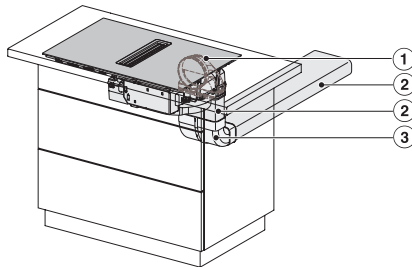

KMDA 7272 FL-U Silence

Indukcijska kuhalna plošča z vgrajeno napo

z motorjem Silence in štirimi kuhalnimi polji za delovanje s kroženjem zraka