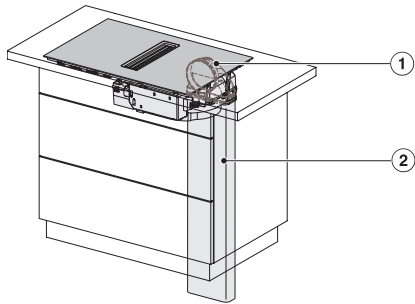

KMDA7272FL, KMDA7473FL – Side view flush, Plug&Play – Installation drawing

KMDA7272FL, KMDA7473FL – Side view lying on top, Plug&Play – Installation drawing

KMDA7272FL, KMDA7473FL – Side view flush+X, Plug&Play – Installation drawing

KMDA7272FL, KMDA7473FL – Side view lying on top+X, Plug&Play – Installation drawing

KMDA 7272 FL-U Silence

Indukcijska kuhalna plošča z vgrajeno napo

z motorjem Silence in štirimi kuhalnimi polji za delovanje s kroženjem zraka