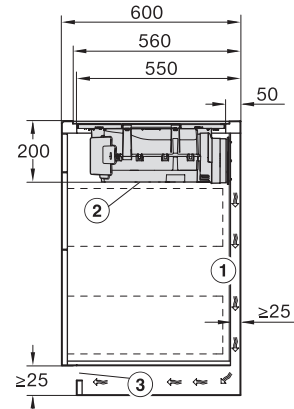

KMDA7272FL, KMDA7473FL – flush – Installation drawing

KMDA7272FL, KMDA7473FL – Installation drawing

KMDA7272FL/FR – Operating options

KMDA7272FL/FR, KMDA7473FL/FR, Air circulation (Installation drawing)

KMDA7272FL/FR, KMDA7473FL/FR, Plug&Play (Installation drawing)

KMDA7272FL, KMDA7473FL – Side view flush, Plug&Play – Installation drawing

KMDA7272FL, KMDA7473FL – Side view lying on top, Plug&Play – Installation drawing

KMDA7272FL, KMDA7473FL – Side view flush+X, Plug&Play – Installation drawing