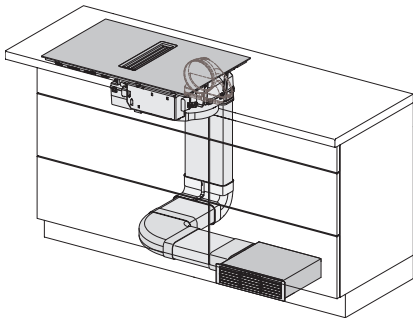

KMDA 7272 FL-U Silence

Indukcijska kuhalna plošča z vgrajeno napo

z motorjem Silence in štirimi kuhalnimi polji za delovanje s kroženjem zraka

	Abluftbetrieb	Geführter Umluftbetrieb	Plug&Play-Betrieb
KMDA 7272 FR-A	✓	–	–
KMDA 7272 FR-U	–	✓	✓/✓
KMDA 7272 FL-A	✓	–	–
KMDA 7272 FL-U	–	✓	✓/✓

KMDA7272FL, KMDA7473FL – flush – Installation drawing

KMDA7272FL, KMDA7473FL – Installation drawing

KMDA7272FL/FR – Operating options

KMDA7272FL/FR, KMDA7473FL/FR, Air circulation (Installation drawing)

KMDA7272FL/FR, KMDA7473FL/FR, Plug&Play (Installation drawing)

KMDA7272FL, KMDA7473FL – Side view flush, Plug&Play – Installation drawing

KMDA7272FL, KMDA7473FL – Side view lying on top, Plug&Play – Installation drawing

KMDA7272FL, KMDA7473FL – Side view flush+X, Plug&Play – Installation drawing