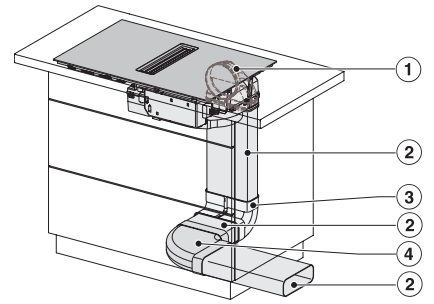

KMDA 7272 FL-U Silence

Indukcijska kuhalna plošča z vgrajeno napo

z motorjem Silence in štirimi kuhalnimi polji za delovanje s kroženjem zraka