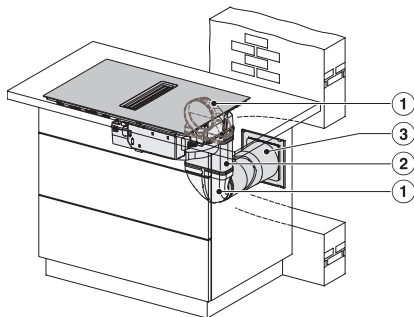

KMDA7272FL, KMDA7473FL – Side view lying on top, Plug&Play – Installation drawing

KMDA7272FL, KMDA7473FL – Side view flush+X, Plug&Play – Installation drawing

KMDA7272FL, KMDA7473FL – Side view lying on top+X, Plug&Play – Installation drawing

KMDA7272FL/FR, KMDA7473FL/FR – Installation variant 1 Basis -drawing

## KMDA 7272 FL-A Silence

Indukcijska kuhalna plošča z vgrajeno napo

z motorjem Silence in štirimi kuhalnimi polji za delovanje z odvodom zraka

KMDA7272FL/FR, KMDA7473FL/FR – Installation variant  
2 Basis – drawing