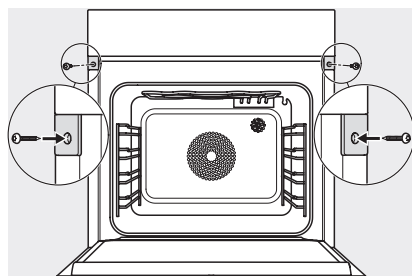

ESW7x20, DGC7x6xHCPro, DGC7x6xHCXPro installation drawings

ESW7x10, EVS7010, DGC7x6xHCPro, DGC7x6xHCXPro installation drawings

built-in DGC XXL, installation drawing

DGC7x65 connections and ventilation 60cm, installation drawing

built-in DGC XXL build-under, installation drawing

screw joint DGC XXL, installation drawing

DGC7x4x swivel range of the aperture, installation drawings

side view DGC XXL, installation drawings