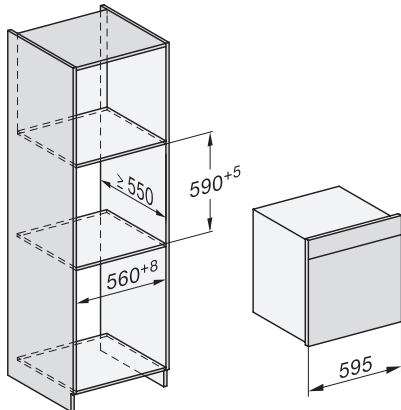

ESW7x20, DGC7x6xHCPro, DGC7x6xHCXPro installation drawings

ESW7x10, EVS7010, DGC7x6xHCPro, DGC7x6xHCXPro installation drawings

built-in DGC XXL, installation drawing

DGC7x65 connections and ventilation 60cm, installation drawing

built-in DGC XXL build-under, installation drawing

screw joint DGC XXL, installation drawing

DGC7x4x swivel range of the aperture, installation drawings

side view DGC XXL, installation drawings