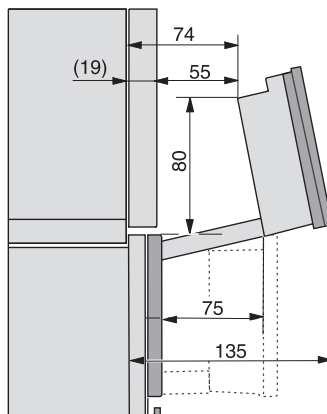

ESW7x20, DGC7x6xHCPro, DGC7x6xHCXPro installation drawings

ESW7x10, EVS7010, DGC7x6xHCPro, DGC7x6xHCXPro installation drawings

built-in DGC XXL, installation drawing

DGC7x65 connections and ventilation 60cm, installation drawing

built-in DGC XXL build-under, installation drawing

screw joint DGC XXL, installation drawing

DGC7x4x swivel range of the aperture, installation drawings

side view DGC XXL, installation drawings