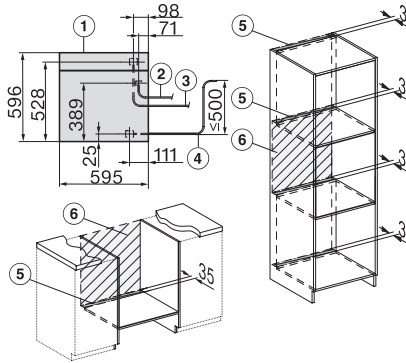

DGC 7865 HC Pro

Kombinirana parna pečica z vodnim priključkom in odtokom
kuhanje v pari, peka in pečenje, brezvrvični termometer za živila in HydroClean.

DG7x40, DGC7x4x, DGC7x6x, DG7635, DGM7x4x, DO7, H2860B/BP, H7240BM, H7x40BM, H7x4xB/BP, H7x6xB/BP, installation drawings

ESW7x20, DGC7x6xHCPro, DGC7x6xHCXPro installation drawings

ESW7x10, EVS7010, DGC7x6xHCPro, DGC7x6xHCXPro installation drawings

built-in DGC XXL, installation drawing

DGC7x65 connections and ventilation 60cm, installation drawing

built-in DGC XXL build-under, installation drawing

screw joint DGC XXL, installation drawing

DGC7x4x swivel range of the aperture, installation drawings

side view DGC XXL, installation drawings