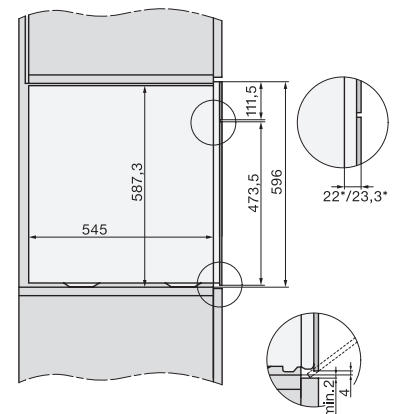

ESW7x20, DGC7x6xHCPro, DGC7x6xHCXPro installation drawings

ESW7x10, EVS7010, DGC7x6xHCPro, DGC7x6xHCXPro installation drawings

built-in DGC XXL, installation drawing

DGC7x65 connections and ventilation 60cm, installation drawing

built-in DGC XXL build-under, installation drawing

screw joint DGC XXL, installation drawing

DGC7x4x swivel range of the aperture, installation drawings

side view DGC XXL, installation drawings