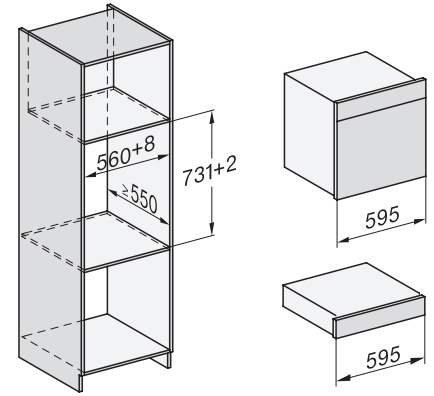

ESW7x20, DGC7x6xHCPro, DGC7x6xHCXPro installation drawings

ESW7x10, EVS7010, DGC7x6xHCPro, DGC7x6xHCXPro installation drawings

built-in DGC XXL, installation drawing

DGC7x65 connections and ventilation 60cm, installation drawing

built-in DGC XXL build-under, installation drawing

screw joint DGC XXL, installation drawing

DGC7x4x swivel range of the aperture, installation drawings

side view DGC XXL, installation drawings